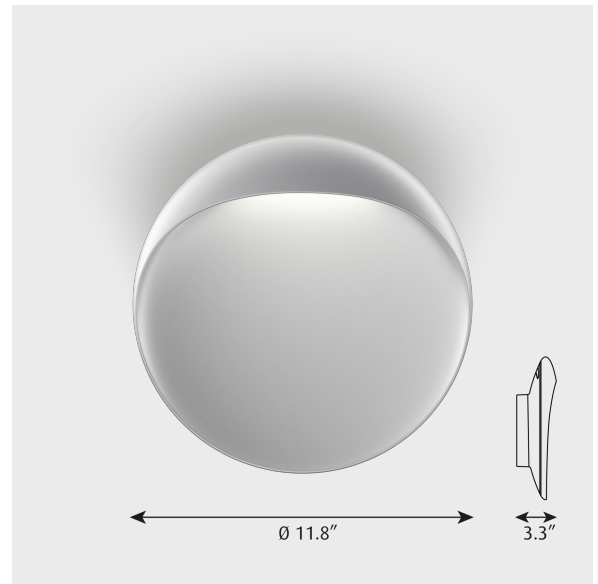

FLINDT WALL

Project name:

Project type:

Notes:

Design

Christian Flindt

Product description

Beautifully sculpted circular wall-mounted fixture that provides carefully crafted illumination for outdoor and indoor spaces. The gentle direct light illuminates the lunar like glowing disk with a gentle (top) back light which adds a layered depth. The Flindt Wall is complimented by the Flindt Bollard which provide a widely spaced pathway illumination.

Variant options

Dimension	Color	Light source	Lumen	Voltage frequency	Lighting control
11.8 IN	☒ Black texture ☐ Corten color ☐ Natural paint aluminum ☐ White texture	LED 2700K	-	120-277V/60HZ	Dim 0-10v
15.7 IN		LED 3000K	1020		Phase dimming (mains dimm)
7.9 IN			1052		
			326		
			336		
			359		
			371		
			449		
			463		
			494		
			495		
			509		
			510		
			680		
			701		
			751		
			774		

Specification notes