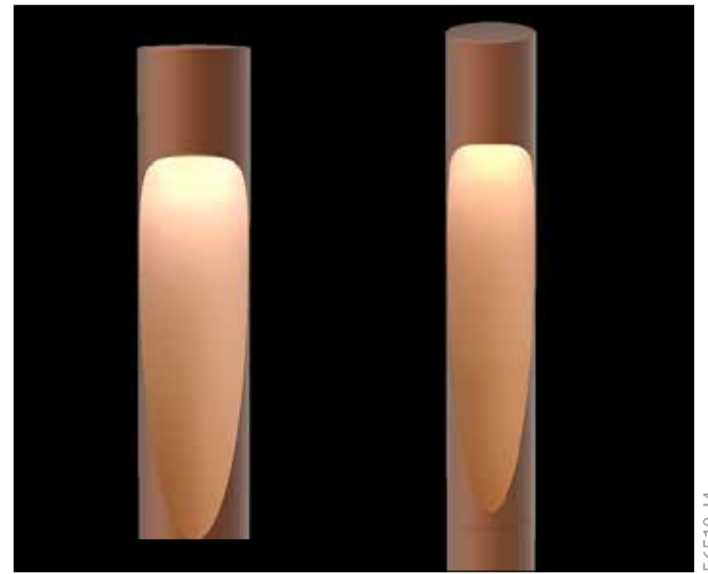

Flindt Garden Spike

Design Christian Flindt

56510-14

Light source	Voltage/frequency	Weight	Ingress protection	Impact protection
LED 7W 	24Vdc 	Max. 4.4 Lbs	Suitable for Wet location (Plugs encl. the Fixture) IP 65	IK 06