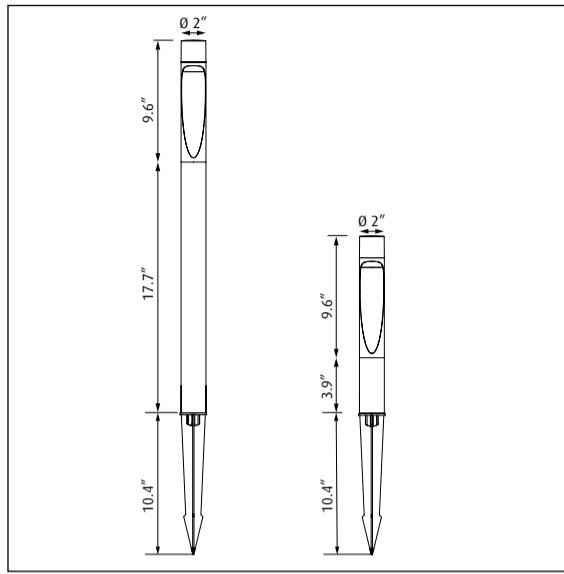

Flindt Garden Spike

Design Christian Flindt

56510-14

Light source	Voltage/frequency	Weight	Ingress protection	Impact protection
LED 7W 	24Vdc 	Max. 4.4 Lbs	Suitable for Wet location (Plugs encl. the Fixture) IP 65	IK 06