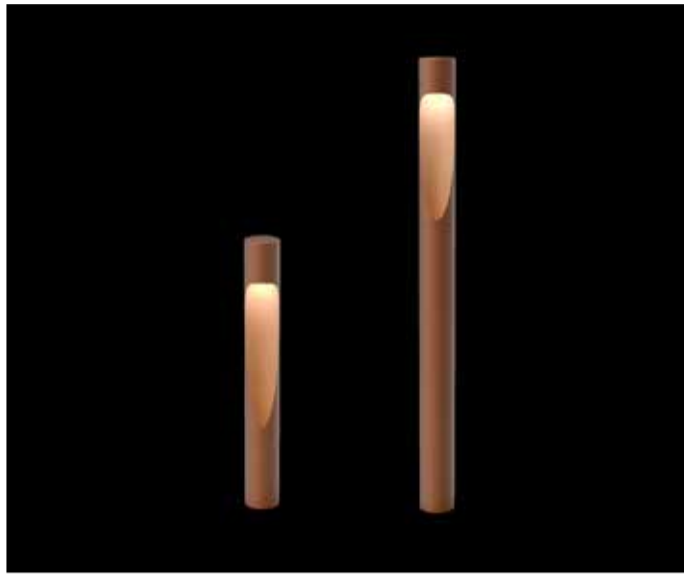

Flindt Garden Spike

Design Christian Flindt

56510-14

Light source	Voltage/frequency	Weight	Ingress protection	Impact protection
LED 7W 	24Vdc 	Max. 4.4 Lbs	Suitable for Wet location (Plugs encl. the Fixture) IP 65	IK 06