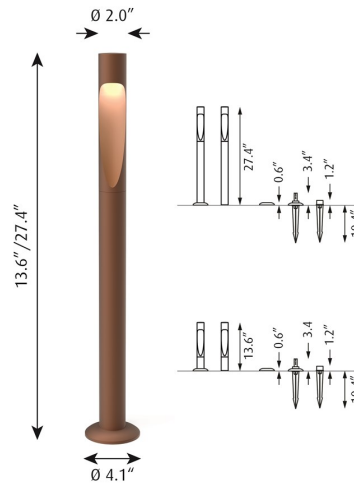

FLINDT GARDEN BOLLARD

Designed by Christian Flindt

Description

The fixture emits a wide downward directed glare-free light. The light source rests at the top inside the asymmetric carving on the side of the bollard, where the gradient serves as a reflector that softens the light and forms a pleasant organic shape on the ground below.