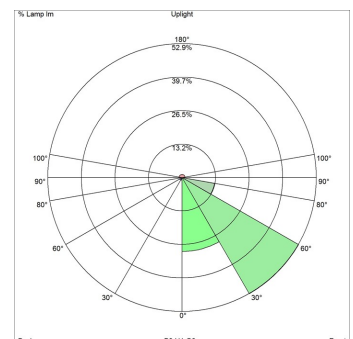

Light distribution diagrams

CARTESIAN

ISOLUX

POLAR

BUG

Variant Options For particular variant options, please check our online Product Variants Configurator on the product detail page.

VARIANT NO.	LIGHT SOURCE	VOLTAGE/FRQ	LUMEN	FEATURES	CABLE
10000158330	LED 3000K	24V	252	-	-
10000158331	LED 3000K	24V	215	-	-
10000158332	LED 4000K	24V	291	-	-
10000158333	LED 4000K	24V	248	-	-
10000158334	LED 2700K	24V	252	-	-
10000158335	LED 2700K	24V	215	-	-
10000158336	LED 3000K	24V	252	-	-
10000158337	LED 3000K	24V	215	-	-
10000158338	LED 4000K	24V	291	-	-
10000158339	LED 4000K	24V	248	-	-
10000158340	LED 2700K	24V	252	-	-
10000158341	LED 2700K	24V	215	-	-
5747402461	LED 4000K	24V	248	-	-
5747402474	LED 3000K	24V	215	-	-
5747402487	LED 2700K	24V	215	-	-
5747402490	LED 4000K	24V	248	-	-
5747402500	LED 3000K	24V	215	-	-
5747402513	LED 2700K	24V	215	-	-
5747402555	LED 4000K	24V	248	-	-
5747402568	LED 3000K	24V	215	-	-
5747402571	LED 2700K	24V	215	-	-
5747402584	LED 4000K	24V	248	-	-
5747402597	LED 3000K	24V	215	-	-
5747402607	LED 2700K	24V	215	-	-
5747402827	LED 4000K	24V	291	-	-
5747402830	LED 3000K	24V	252	-	-
5747402843	LED 2700K	24V	252	-	-
5747402856	LED 4000K	24V	291	-	-
5747402869	LED 3000K	24V	252	-	-
5747402872	LED 2700K	24V	252	-	-
5747402911	LED 4000K	24V	291	-	-
5747402924	LED 3000K	24V	252	-	-
5747402937	LED 2700K	24V	252	-	-
5747402940	LED 4000K	24V	291	-	-
5747402953	LED 3000K	24V	252	-	-
5747402966	LED 2700K	24V	252	-	-
5747408779	LED 4000K	24V		-	-
5747408782	LED 3000K	24V		-	-
5747408795	LED 2700K	24V		-	-
5747408805	LED 4000K	24V		-	-
5747408818	LED 3000K	24V		-	-
5747408821	LED 2700K	24V		-	-
5747408834	LED 4000K	24V		-	-
5747408847	LED 3000K	24V		-	-
5747408850	LED 2700K	24V		-	-
5747408863	LED 4000K	24V		-	-
5747408876	LED 3000K	24V		-	-
5747408889	LED 2700K	24V		-	-
5747408892	LED 4000K	24V		-	-
5747408902	LED 3000K	24V		-	-
5747408915	LED 2700K	24V		-	-
5747408928	LED 4000K	24V		-	-