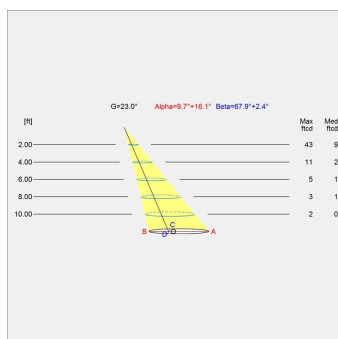

louis poulsen

Choice of 3 different mounting types.

Spike mounted bollard(Plug&Play): For use in soil or gravel; includes weather-proof cables and connectors for above-ground runs.

Anchor mounted bollard(certified electrician): for casting in new concrete pad.

Base mounted bollard(certified electrician): Includes baseplate for anchoring to decks and floors.

Anchor or Base mounted bollards: installation determined by certified electrician with below ground cabling and conduit. For mounting instructions, see download section on the product detail page.

Information

Electrical:

System Wattage: 6.5W

LED Wattage: 6.0W

Delivered lumens: 215-291 lm

Efficacy: 33.1 - 44.7 lm/W

Certifications:

cULus, Wet Location

Protection class IP65

IK class 06

BUG Rating: B0-U2-G0

Color Rendering: $R_a \geq 80$

LED is non-dimming.

Low Voltage power supply 24VDC is remote mounted for multiple bollards per supply. Spike mounted bollards use provided weather-proof cables and connectors for above-ground runs. Plug and play.

Anchor or Base mounted bollards: installation determined by certified electrician with below ground cabling and conduit. Consult factory for remote power supply information; maximum bollards and cable distances. For the E-socket product variants, bulbs are not included. LED light source is part of the product.

Light distribution diagrams

CARTESIAN