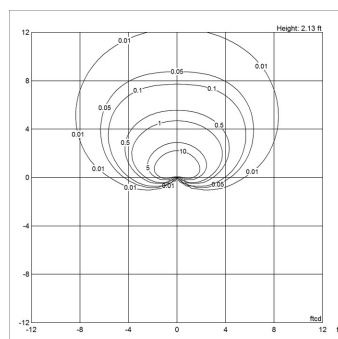

louis poulsen

Choice of 3 different mounting types.

Spike mounted bollard(Plug&Play): For use in soil or gravel; includes weather-proof cables and connectors for above-ground runs.

Anchor mounted bollard(certified electrician): for casting in new concrete pad.

Base mounted bollard(certified electrician): Includes baseplate for anchoring to decks and floors.

Anchor or Base mounted bollards: installation determined by certified electrician with below ground cabling and conduit. For mounting instructions, see download section on the product detail page.

Information

Electrical:

System Wattage: 6.5W

LED Wattage: 6.0W

Delivered lumens: 215-291 lm

Efficacy: 33.1 - 44.7 lm/W

Certifications:

cULus, Wet Location

Protection class IP65

IK class 06

BUG Rating: B0-U2-G0

Color Rendering: $R_a \geq 80$

LED is non-dimming.

Low Voltage power supply 24VDC is remote mounted for multiple bollards per supply. Spike mounted bollards use provided weather-proof cables and connectors for above-ground runs. Plug and play.

Anchor or Base mounted bollards: installation determined by certified electrician with below ground cabling and conduit. Consult factory for remote power supply information; maximum bollards and cable distances. For the E-socket product variants, bulbs are not included. LED light source is part of the product.

Light distribution diagrams

CARTESIAN

ISOLUX

POLAR

BUG