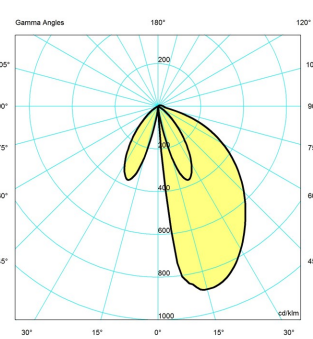

Light distribution diagrams

CARTESIAN

ISOLUX

POLAR

BUG

Variant Options For particular variant options, please check our online Product Variants Configurator on the product detail page.

VARIANT NO.	LIGHT SOURCE	VOLTAGE/FRQ	LUMEN	FEATURES	CABLE
10000158330	LED 3000K	24V	252	-	-
10000158331	LED 3000K	24V	215	-	-
10000158332	LED 4000K	24V	291	-	-
10000158333	LED 4000K	24V	248	-	-
10000158334	LED 2700K	24V	252	-	-
10000158335	LED 2700K	24V	215	-	-
10000158336	LED 3000K	24V	252	-	-
10000158337	LED 3000K	24V	215	-	-
10000158338	LED 4000K	24V	291	-	-
10000158339	LED 4000K	24V	248	-	-
10000158340	LED 2700K	24V	252	-	-
10000158341	LED 2700K	24V	215	-	-
5747402461	LED 4000K	24V	248	-	-
5747402474	LED 3000K	24V	215	-	-
5747402487	LED 2700K	24V	215	-	-
5747402490	LED 4000K	24V	248	-	-
5747402500	LED 3000K	24V	215	-	-
5747402513	LED 2700K	24V	215	-	-
5747402555	LED 4000K	24V	248	-	-
5747402568	LED 3000K	24V	215	-	-
5747402571	LED 2700K	24V	215	-	-
5747402584	LED 4000K	24V	248	-	-
5747402597	LED 3000K	24V	215	-	-
5747402607	LED 2700K	24V	215	-	-
5747402827	LED 4000K	24V	291	-	-
5747402830	LED 3000K	24V	252	-	-
5747402843	LED 2700K	24V	252	-	-
5747402856	LED 4000K	24V	291	-	-
5747402869	LED 3000K	24V	252	-	-
5747402872	LED 2700K	24V	252	-	-
5747402911	LED 4000K	24V	291	-	-
5747402924	LED 3000K	24V	252	-	-
5747402937	LED 2700K	24V	252	-	-
5747402940	LED 4000K	24V	291	-	-
5747402953	LED 3000K	24V	252	-	-
5747402966	LED 2700K	24V	252	-	-
5747408779	LED 4000K	24V		-	-
5747408782	LED 3000K	24V		-	-
5747408795	LED 2700K	24V		-	-
5747408805	LED 4000K	24V		-	-
5747408818	LED 3000K	24V		-	-
5747408821	LED 2700K	24V		-	-
5747408834	LED 4000K	24V		-	-
5747408847	LED 3000K	24V		-	-
5747408850	LED 2700K	24V		-	-
5747408863	LED 4000K	24V		-	-
5747408876	LED 3000K	24V		-	-
5747408889	LED 2700K	24V		-	-
5747408892	LED 4000K	24V		-	-
5747408902	LED 3000K	24V		-	-
5747408915	LED 2700K	24V		-	-
5747408928	LED 4000K	24V		-	-