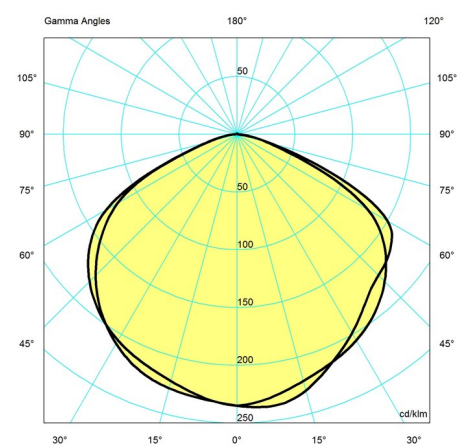

AJ WALL

Designed by Arne Jacobsen

Description

The wall lamp emits downward directed light. The angle of the shade and rotation can be adjusted to optimize light distribution. The shade is painted white on the inside to ensure a soft comfortable light.

Light distribution diagrams

CARTESIAN

ISOLUX

POLAR

Variant Options

For particular variant options, please check our online Product Variants Configurator on the product detail page.

VARIANT NO.	LIGHT SOURCE	VOLTAGE/FRQ	LUMEN	FEATURES	CABLE
5743907274	G16.5/candelabra	120V	263	-	Without cord
5743907287	G16.5/candelabra	120V	263	-	Without cord
5743907368	G16.5/candelabra	120V	263	-	Without cord
5743914348	G16.5/candelabra	120V	263	-	Without cord
5743915091	G16.5/candelabra	120V	263	-	Without cord
5743915101	G16.5/candelabra	120V	263	-	Without cord
5743915185	G16.5/candelabra	120V	263	-	Without cord
5743915224	G16.5/candelabra	120V	-	-	Without cord
5743917882	G16.5/candelabra	120V	-	-	Without cord
5743917895	G16.5/candelabra	120V	-	-	Without cord
5743917905	G16.5/candelabra	120V	-	-	Without cord
5743917918	G16.5/candelabra	120V	-	-	Without cord
5743917921	G16.5/candelabra	120V	-	-	Without cord
5743917934	G16.5/candelabra	120V	-	-	Without cord
5743917947	G16.5/candelabra	120V	-	-	Without cord
5743917950	G16.5/candelabra	120V	-	-	Without cord
5743917963	G16.5/candelabra	120V	-	-	Without cord
5743917976	G16.5/candelabra	120V	-	-	Without cord