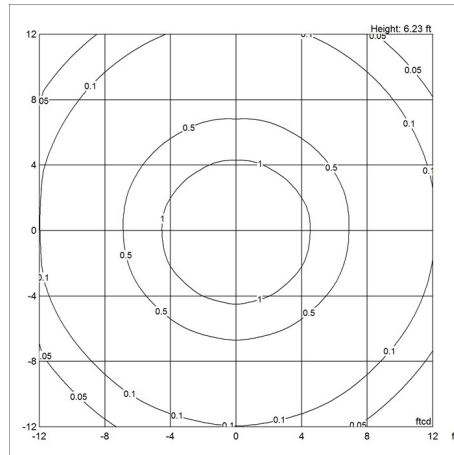

Light distribution diagrams

ISOLUX

Variant Options

For particular variant options, please check our online Product Variants Configurator on the product detail page.

VARIANT NO.	LIGHT SOURCE	VOLTAGE/FRQ	LUMEN	FEATURES	CABLE
5743907274	G16.5/candelabra	120V	263	-	Without cord
5743907287	G16.5/candelabra	120V	263	-	Without cord
5743907368	G16.5/candelabra	120V	263	-	Without cord
5743914348	G16.5/candelabra	120V	263	-	Without cord
5743915091	G16.5/candelabra	120V	263	-	Without cord
5743915101	G16.5/candelabra	120V	263	-	Without cord
5743915185	G16.5/candelabra	120V	263	-	Without cord
5743915224	G16.5/candelabra	120V	-	-	Without cord
5743917882	G16.5/candelabra	120V	-	-	Without cord
5743917895	G16.5/candelabra	120V	-	-	Without cord
5743917905	G16.5/candelabra	120V	-	-	Without cord
5743917918	G16.5/candelabra	120V	-	-	Without cord
5743917921	G16.5/candelabra	120V	-	-	Without cord
5743917934	G16.5/candelabra	120V	-	-	Without cord
5743917947	G16.5/candelabra	120V	-	-	Without cord
5743917950	G16.5/candelabra	120V	-	-	Without cord
5743917963	G16.5/candelabra	120V	-	-	Without cord
5743917976	G16.5/candelabra	120V	-	-	Without cord