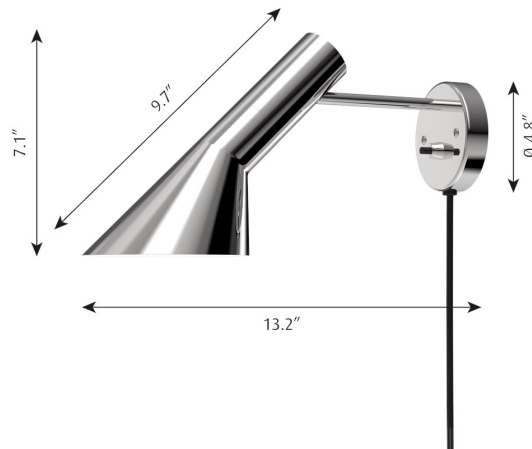

AJ WALL

Designed by Arne Jacobsen

Description

The wall lamp emits downward directed light. The angle of the shade and rotation can be adjusted to optimize light distribution. The shade is painted white on the inside to ensure a soft comfortable light.

Variants

VARIANT NUMBER	COLOR, RAL	W / H / L (IN) / W (LB)
5743907274	WHT, 024	13.2 / 7.1 / - IN / 2.0 LB
5743907287	BLACK, 314	13.2 / 7.1 / - IN / 2.0 LB
5743907368	PALE PETROLEUM, 447	13.2 / 7.1 / - IN / 2.0 LB
5743914348	STAINL STEEL POLISH, 957	13.2 / 7.1 / - IN / 2.1 LB
5743915091	WHT, 024	13.2 / 7.1 / - IN / 2.0 LB
5743915101	BLACK, 314	13.2 / 7.1 / - IN / 2.0 LB
5743915185	PALE PETROLEUM, 447	13.2 / 7.1 / - IN / 2.0 LB
5743915224	STAINL STEEL POLISH, 957	- / - / - IN / 2.1 LB
5743917882	ELECTRIC ORANGE	- / - / - IN / 2.0 LB
5743917895	SOFT LEMON	- / - / - IN / 2.0 LB
5743917905	WARM SAND	- / - / - IN / 2.0 LB
5743917918	DUSTY BLUE	- / - / - IN / 2.0 LB
5743917921	WARM GREY	- / - / - IN / 2.0 LB
5743917934	ELECTRIC ORANGE	- / - / - IN / 2.0 LB
5743917947	SOFT LEMON	- / - / - IN / 2.0 LB
5743917950	WARM SAND	- / - / - IN / 2.0 LB
5743917963	DUSTY BLUE	- / - / - IN / 2.0 LB
5743917976	WARM GREY	- / - / - IN / 2.0 LB

Mounting

Mounted directly to finished surface over a 4" octagonal junction-box. On/off switch on the wall plate, white for white finish, black for non-white finishes. Variants without on/off switch to be remotely controlled. For mounting instructions, see download section on the product detail page.