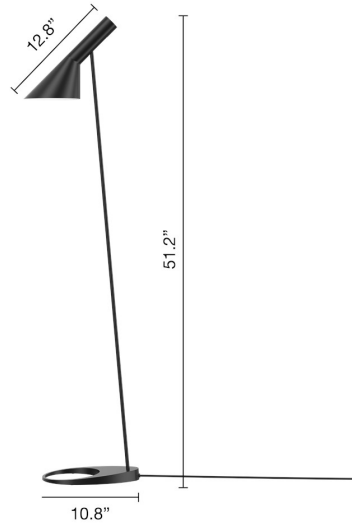

AJ FLOOR

Designed by Arne Jacobsen

Description

The floor lamp emits downward directed light. The angle of the shade can be adjusted to optimize light distribution. The shade is painted white on the inside to ensure a soft comfortable light.

Variants

VARIANT NUMBER	COLOR, RAL	W / H / L (IN) / W (LB)
5744905916	WHT, 024	10.8 / 51.2 / - IN / 7.5 LB
5744905929	BLACK, 314	10.8 / 51.2 / - IN / 7.5 LB
5744906009	PALE PETROLEUM, 447	10.8 / 51.2 / - IN / 7.6 LB
5744909462	ELECTRIC ORANGE	- / - / - IN / 7.6 LB
5744909475	SOFT LEMON	- / - / - IN / 7.6 LB
5744909488	WARM SAND	- / - / - IN / 7.6 LB
5744909491	DUSTY BLUE	- / - / - IN / 7.6 LB
5744909501	WARM GREY	- / - / - IN / 7.6 LB
5744915113	STAINL STEEL POLISH, 957	10.8 / 51.2 / - IN / 8.0 LB

Mounting

Cord type: White (White finish), black (non-white finish). Cord length: 9'. Switch: In-line on/off foot switch provided. For mounting instructions, see download section on the product detail page.