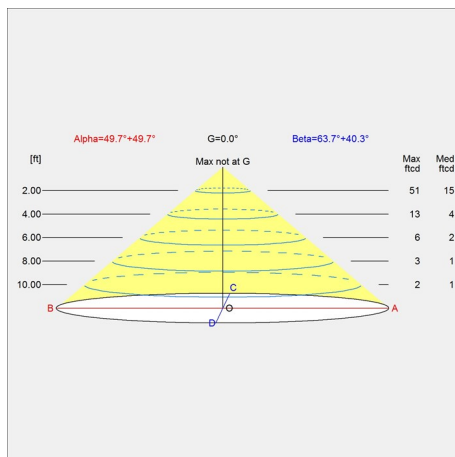

louis poulsen

Dark green, dark grey, aubergine, light grey, midnight blue, pale petroleum, rusty red, yellow ochre, black or white, wet painted.

Mounting

Cord type: White (White finish), black (non-white finish). Cord length: 9'. Switch: In-line on/off foot switch provided. For mounting instructions, see download section on the product detail page.

Information

The white version is supplied with a white cable. The other versions are supplied with a black cable. For the E-socket product variants, bulbs are not included. LED light source is part of the product.

Light distribution diagrams

CARTESIAN