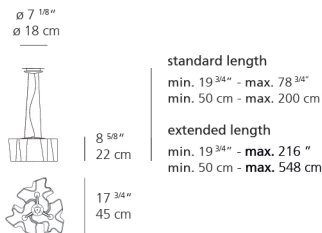

Lamp type	LED-T
Lamp	max 3X100W E26/A19
Lamp Included	No
Control type	Dimmable 2-Wire
Input Voltage	120V
Power consumption	N/A
Ballast	N/A

Colors & Finishes

- GREY SMOKE (Diffuser)
- Pale grey (Body & Canopy)

Features & Accessories

- Custom applications available
- Extended cable length

Dimensions

Packaging

4 Boxes

1 x 17" x 17" x 9-9/16" / 5.07 lbs - 43 cm x 43 cm x 24 cm / 2.3 kg

3 x 16-1/4" x 16-1/4" x 16-5/8" / 8.6 lbs - 41 cm x 41 cm x 42 cm / 3.9 kg

Light distribution

Diffused

Luminaire weight

16.76 lbs / 7.6 kg

Red = Max Cd. Through Vertical plane

Blue = Max Cd. Through Horizontal plane

Warranty