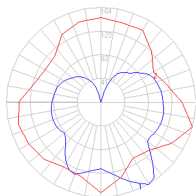

Features & Accessories

- Custom applications available
- Extended cable length

Dimensions

Packaging

4 Boxes

1 x 17" x 17" x 9-9/16" / 5.07 lbs - 43 cm x 43 cm x 24 cm / 2.3 kg

3 x 16-1/4" x 16-1/4" x 16-5/8" / 8.6 lbs - 41 cm x 41 cm x 42 cm / 3.9 kg

Light distribution

Diffused

Luminaire weight

16.76 lbs / 7.6 kg

Red = Max Cd. Through Vertical plane

Blue = Max Cd. Through Horizontal plane

Warranty