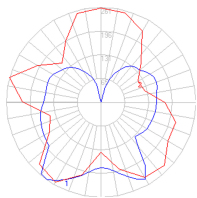

Luminaire weight

22.05 lbs / 10 kg

Red = Max Cd. Through Vertical plane

Blue = Max Cd. Through Horizontal plane

Warranty