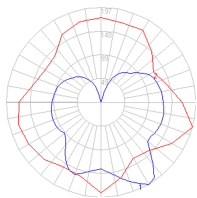

## Dimensions

ø 7 1/8"  
ø 18 cm

standard length  
min. 19 3/4" - max. 78 3/4"  
min. 50 cm - max. 200 cm

extended length  
min. 19 3/4" - max. 216"  
min. 50 cm - max. 548 cm

9"  
23 cm

11"  
28 cm

## Packaging

2 Boxes

1 x 11-1/2" x 9-9/16" x 8-3/8" / 2.87 lbs - 29 cm x 24 cm x 21 cm / 1.3 kg

1 x 16-1/4" x 16-1/4" x 16-5/8" / 8.6 lbs - 41 cm x 41 cm x 42 cm / 3.9 kg

## Light distribution

Diffused

## Luminaire weight

6.39 lbs / 2.9 kg

Red = Max Cd. Through Vertical plane

Blue = Max Cd. Through Horizontal plane