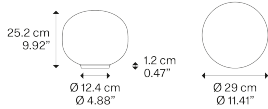

Volum,  
Design by Snøhetta

Model Volum 29

Volum is an exclusive series of glass lamps that are poetically simple yet complex in their technical execution. The four blown glass globes with glossy white finish come in different sizes measuring 14, 22, 29 and 42 cm in diameter. Thanks to their inherently distinct shapes, they intuitively complement one another to form unique compositions.

Volum 29

Light source

E27 LED  
1 x 25 W  
Ø max 9.8 cm – 3.85"

On / Off Switch the cord

Bulb not included

Structure: Silicone

Translucent

Diffuser: Blown glass

Polished White

On / Off

18783 1200U

Net weight: 4.54 lbs

Parcels: 2

IP20

Energy Saving

Dim Triac