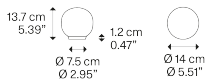

Volum,
Design by Snøhetta

Model Volum 14

Volum is an exclusive series of glass lamps that are poetically simple yet complex in their technical execution. The four blown glass globes with glossy white finish come in different sizes measuring 14, 22, 29 and 42 cm in diameter. Thanks to their inherently distinct shapes, they intuitively complement one another to form unique compositions.

Volum 14

Light source

E14 LED
1 x 15 W
Ø max 6 cm – 2.36"
W / L max 9 cm – 3.54"

On / Off Switch the cord

Bulb not included

Structure: Silicone

Translucent

Diffuser: Blown glass

Polished White

On / Off

18781 1200U

Net weight: 1.57 lbs

Parcels: 2

IP20

Energy Saving

Dim Triac