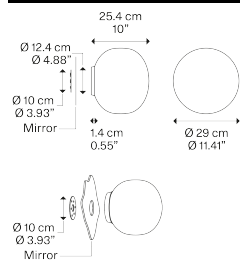

Volum,  
Design by Snøhetta

Model Volum mirror 29

Volum is an exclusive series of glass lamps that are poetically simple yet complex in their technical execution. The four blown glass globes with glossy white finish come in different sizes measuring 14, 22, 29 and 42 cm in diameter. Thanks to their inherently distinct shapes, they intuitively complement one another to form unique compositions.

Volum mirror 29

Light source

E27 LED  
1 x 25 W  
Ø max 8.5 cm – 3.34"

Bulb not included

Structure: Silicone

Translucent

Diffuser: Blown glass

Polished White