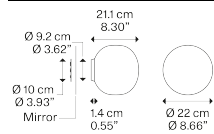

Volum,
Design by Snøhetta

Model Volum mirror 22

Volum is an exclusive series of glass lamps that are poetically simple yet complex in their technical execution. The four blown glass globes with glossy white finish come in different sizes measuring 14, 22, 29 and 42 cm in diameter. Thanks to their inherently distinct shapes, they intuitively complement one another to form unique compositions.

Volum mirror 22

Light source

E27 LED
1 x 25 W
Ø max 5 cm – 1.96"
W / L max 12.5 cm – 4.92"

Bulb not included

Structure: Silicone

Translucent

Diffuser: Blown glass

Polished White