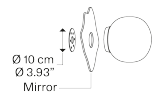

Volum,
Design by Snøhetta

Model Volum mirror 22

Volum is an exclusive series of glass lamps that are poetically simple yet complex in their technical execution. The four blown glass globes with glossy white finish come in different sizes measuring 14, 22, 29 and 42 cm in diameter. Thanks to their inherently distinct shapes, they intuitively complement one another to form unique compositions.

Volum mirror 22

Light source

E27 LED
1 x 25 W
Ø max 5 cm – 1.96"
W / L max 12.5 cm – 4.92"

Bulb not included

Structure: Silicone

Translucent

Diffuser: Blown glass

Polished White