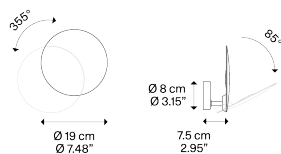

Puzzle Round single

Light source

LED
3000 K
18 W / 1800 lm
120 V
CRI 92
MacAdam 3-Step

LED included

Structure: Metal

	Code
 Matte White – 9016	15941 1030U
 Matte Black – 9005	15941 2030U
 Coppery Bronze	15941 3530U
 Champagne	15941 4530U