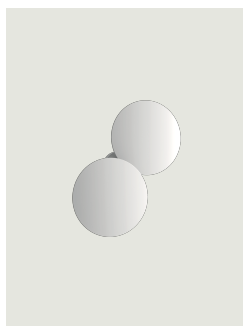

Options of Puzzle Round

Puzzle Round double