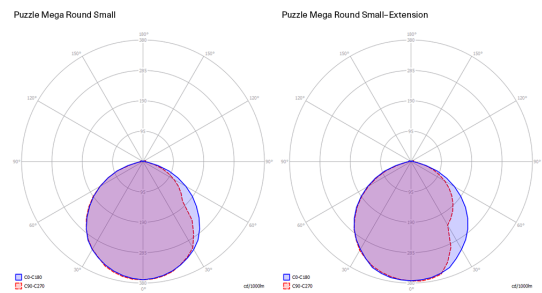

Puzzle Mega round small

Min 11.9 cm  
Min 4.68"  
Max 13.7 cm  
Max 5.39"

LED included

Light source

LED  
3000 K  
3 × 18 W / 5400 lm  
120 V  
CRI 92  
MacAdam 3-Step

Structure: Metal

● Matte White – 9016

● Matte White – 9016

## Puzzle Mega round small

LED  
 3000 K  
 3 x 18 W / 5400 lm  
 120 V  
 CRI 92  
 MacAdam 3-Step

## Photometric data