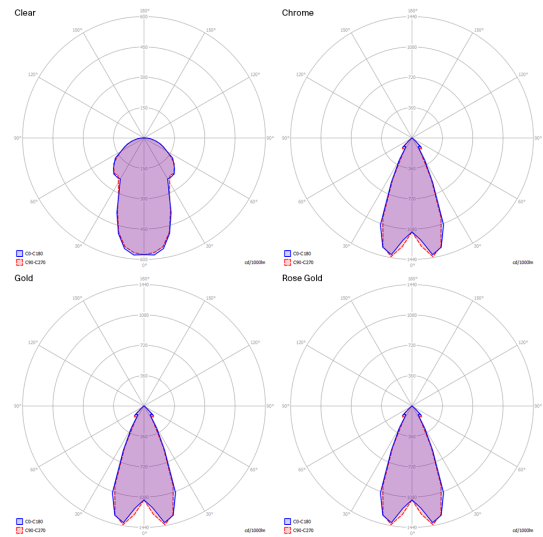

Ecodesign Regulation

The LED-only light source contained in this fixture must only be replaced by the manufacturer, its support service or similarly qualified personnel.

The LED driver contained in this fixture must only be replaced by the manufacturer, its support service or similarly qualified personnel.

Nostalgia small

LED
3000 K
9 W / 850 lm
120 V
CRI 92
MacAdam 3-Step

Photometric data