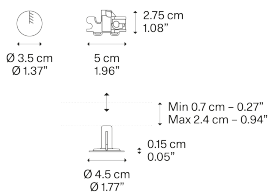

Recessed Micro

System

Recessed System

Structure: Methacrylate

Code

	Matte White – 9010	R01L01 1000U
	Matte Black – 9005	R01L01 2000U
	Chrome	R01L01 4000U

Net weight: 0.06 lbs

Parcels: 1

IP20