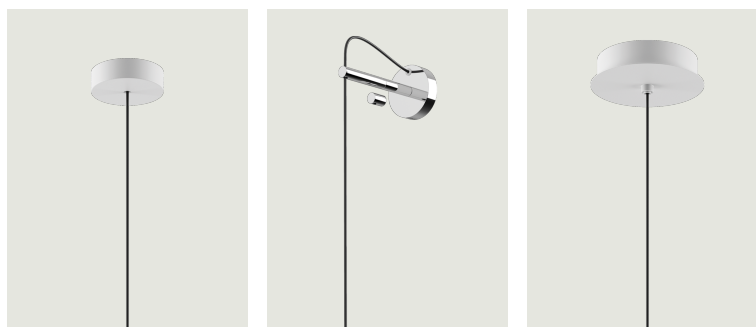

### Model Recessed Micro

Single canopies are ideal for highlighting the corner of a room or enhancing single light sources. They can also be used to create multiple custom combinations on high ceilings or in situations which do not allow lights to be grouped in a cluster.

#### Code

	Matte White – 9010	R01L01 1000U
	Matte Black – 9005	R01L01 2000U
	Chrome	R01L01 4000U

Net weight: 0.06 lbs

Parcels: 1

IP20

### Options of Single Canopies

Single Mini

Wall Standard

Single Standard