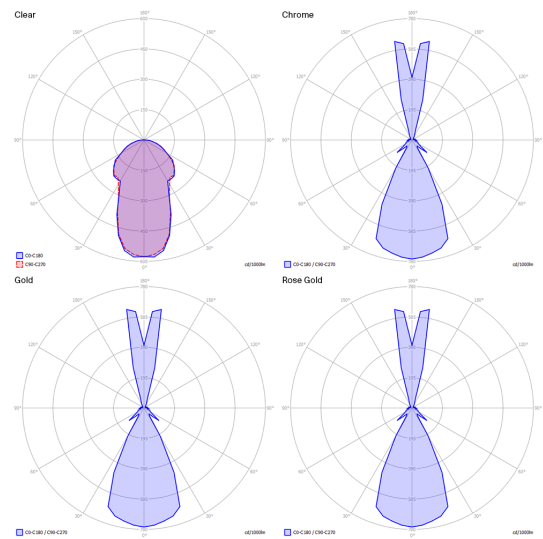

Ecodesign Regulation

The LED-only light source contained in this fixture must only be replaced by the manufacturer, its support service or similarly qualified personnel.

The LED driver contained in this fixture must only be replaced by the manufacturer, its support service or similarly qualified personnel.

Nostalgia large

LED
3000 K
9 W / 850 lm
120 V
CRI 92
MacAdam 3-Step

Photometric data