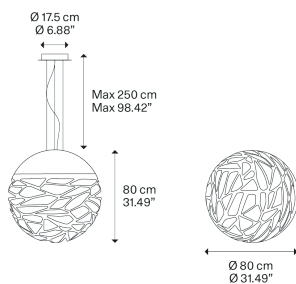

Kelly sphere,
Design by Andrea Tosetto

Model Kelly large sphere 80

Seductive beauty with a bold personality thanks to the strong and precise laser cuts, which lighten the metal of the lampshade and create an intriguing play of light and shadow. Kelly is a multifaceted family of suspension and wall lamps that stand out with elegance in any living space thanks to the variety of available forms and finishes.

Kelly large sphere 80

Light source

Medium Base
E26 LED
3 x 25 W
(W / L max 4.72")

Structure: Metal

- Matte White – 9010
- Coppery Bronze

Diffuser: Glass

- Polished White
- Polished White

Code

141305
141247

Net weight: 33.07 lbs

Parcels: 2

IP20

Energy Saving

Dim

Kelly large sphere 80

Polar diagram

Medium Base
E26 LED
3 x 25 W
(W / L max 4.72")

Options of Kelly sphere

Kelly small sphere 40

Kelly medium sphere 50