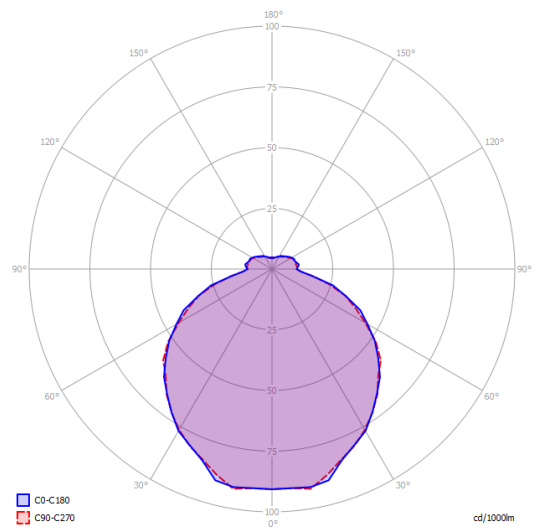

Kelly large sphere 80

Light source

Medium Base
E26 LED
3 x 25 W
(W / L max 4.72")

Structure: Metal

- Matte White – 9010
- Coppery Bronze

Diffuser: Glass

- Polished White
- Polished White

Code

141305
141247

Net weight: 33.07 lbs

Parcels: 2

IP20

Energy Saving

Dim

Kelly large sphere 80

Polar diagram

Medium Base
E26 LED
3 x 25 W
(W / L max 4.72")

Options of Kelly sphere

Kelly small sphere 40

Kelly medium sphere 50