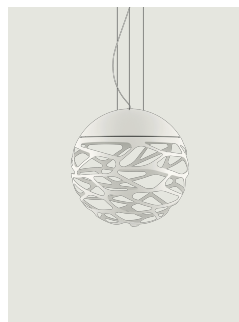

Kelly sphere,
Design by Andrea Tosetto

Model Kelly large sphere 80

Seductive beauty with a bold personality thanks to the strong and precise laser cuts, which lighten the metal of the lampshade and create an intriguing play of light and shadow. Kelly is a multifaceted family of suspension and wall lamps that stand out with elegance in any living space thanks to the variety of available forms and finishes.

Kelly large sphere 80

Light source

Medium Base
E26 LED
3 x 25 W
(W / L max 4.72")

Structure: Metal

- Matte White – 9010
- Coppery Bronze

Diffuser: Glass

- Polished White
- Polished White

Code

141305
141247

Net weight: 33.07 lbs

Parcels: 2

IP20

Energy Saving

Dim

Kelly large sphere 80

Polar diagram

Medium Base
E26 LED
3 x 25 W
(W / L max 4.72")

Options of Kelly sphere

Kelly small sphere 40

Kelly medium sphere 50