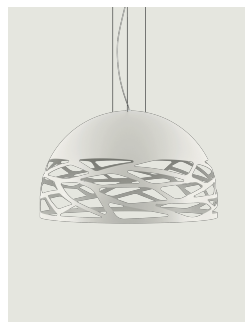

Kelly,
Design by Andrea Tosetto

Model Kelly small dome 50

Seductive beauty with a bold personality thanks to the strong and precise laser cuts, which lighten the metal of the lampshade and create an intriguing play of light and shadow. Kelly is a multifaceted family of suspension and wall lamps that stand out with elegance in any living space thanks to the variety of available forms and finishes.

Kelly small dome 50

Light source

Medium Base
E26 LED
3 x 25 W
(W / L max 4.72")

Structure: Metal

- Matte White – 9010
- Matte Black – 9005
- Coppery Bronze
- Matte Champagne

Diffuser: Glass

- Polished White
- Polished White
- Polished White
- Polished White

Code

141302
141316
141309
141319

Net weight: 13.23 lbs

Parcels: 1

IP20

Energy Saving

Dim

Kelly small dome 50

Medium Base
E26 LED
3 x 25 W
(W / L max 4.72")

Polar diagram

Options of Kelly

Kelly medium dome 60

Kelly large dome 80