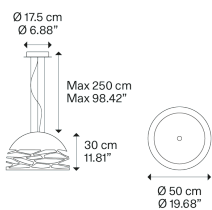

Kelly small dome 50

Light source

Medium Base
E26 LED
3 x 25 W
(W / L max 4.72")

Structure: Metal

- Matte White – 9010
- Matte Black – 9005
- Coppery Bronze
- Matte Champagne

Diffuser: Glass

- Polished White
- Polished White
- Polished White
- Polished White

Code

141302
141316
141309
141319

Net weight: 13.23 lbs

Parcels: 1

IP20

Energy Saving

Dim

Kelly small dome 50

Medium Base
E26 LED
3 x 25 W
(W / L max 4.72")

Polar diagram

Options of Kelly

Kelly medium dome 60

Kelly large dome 80