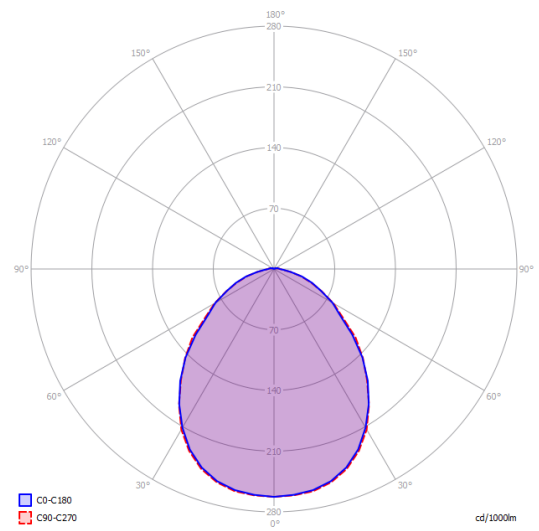

Kelly small dome 50

Light source

Medium Base
E26 LED
3 x 25 W
(W / L max 4.72")

Structure: Metal

- Matte White – 9010
- Matte Black – 9005
- Coppery Bronze
- Matte Champagne

Diffuser: Glass

- Polished White
- Polished White
- Polished White
- Polished White

Code

141302
141316
141309
141319

Net weight: 13.23 lbs

Parcels: 1

IP20

Energy Saving

Dim

Kelly small dome 50

Medium Base
E26 LED
3 x 25 W
(W / L max 4.72")

Polar diagram

Options of Kelly

Kelly medium dome 60

Kelly large dome 80