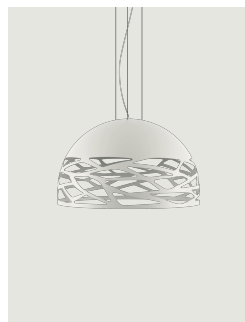

Kelly,
Design by Andrea Tosetto

Model Kelly large dome 80

Seductive beauty with a bold personality thanks to the strong and precise laser cuts, which lighten the metal of the lampshade and create an intriguing play of light and shadow. Kelly is a multifaceted family of suspension and wall lamps that stand out with elegance in any living space thanks to the variety of available forms and finishes.

Kelly large dome 80

Light source

Medium Base
E26 LED
3 x 25 W
(W / L max 4.72")

Structure: Metal

- Matte White – 9010
- Matte Black – 9005
- Coppery Bronze
- Matte Champagne

Diffuser: Glass

- Polished White
- Polished White
- Polished White
- Polished White

Code

- 141301
- 141317
- 141310
- 141321

Net weight: 24.25 lbs

Parcels: 1

IP20

Energy Saving

Dim

Kelly large dome 80

Polar diagram

Medium Base
E26 LED
3 x 25 W
(W / L max 4.72")

Options of Kelly

Kelly small dome 50

Kelly medium dome 60