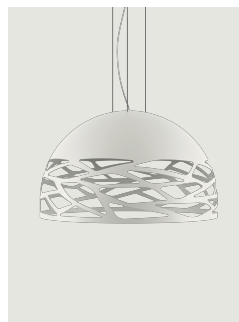

Kelly,
Design by Andrea Tosetto

Model Kelly large dome 80

Seductive beauty with a bold personality thanks to the strong and precise laser cuts, which lighten the metal of the lampshade and create an intriguing play of light and shadow. Kelly is a multifaceted family of suspension and wall lamps that stand out with elegance in any living space thanks to the variety of available forms and finishes.

Kelly large dome 80

Light source

Medium Base
E26 LED
3 x 25 W
(W / L max 4.72")

Structure: Metal

- Matte White – 9010
- Matte Black – 9005
- Coppery Bronze
- Matte Champagne

Diffuser: Glass

- Polished White
- Polished White
- Polished White
- Polished White

Code

- 141301
- 141317
- 141310
- 141321

Net weight: 24.25 lbs

Parcels: 1

IP20

Energy Saving

Dim

Kelly large dome 80

Polar diagram

Medium Base
E26 LED
3 x 25 W
(W / L max 4.72")

Options of Kelly

Kelly small dome 50

Kelly medium dome 60