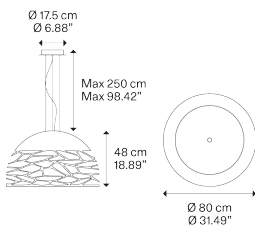

Kelly large dome 80

Light source

Medium Base
E26 LED
3 x 25 W
(W / L max 4.72")

Structure: Metal

- Matte White – 9010
- Matte Black – 9005
- Coppery Bronze
- Matte Champagne

Diffuser: Glass

- Polished White
- Polished White
- Polished White
- Polished White

Code

- 141301
- 141317
- 141310
- 141321

Net weight: 24.25 lbs

Parcels: 1

IP20

Energy Saving

Dim

Kelly large dome 80

Polar diagram

Medium Base
E26 LED
3 x 25 W
(W / L max 4.72")

Options of Kelly

Kelly small dome 50

Kelly medium dome 60