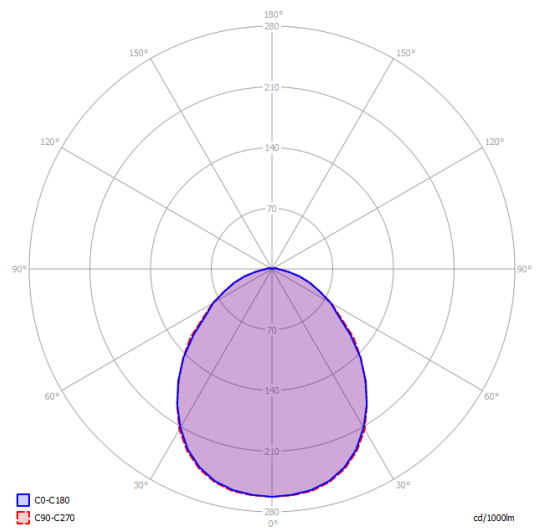

Kelly large dome 80

Light source

Medium Base
E26 LED
3 x 25 W
(W / L max 4.72")

Structure: Metal

- Matte White – 9010
- Matte Black – 9005
- Coppery Bronze
- Matte Champagne

Diffuser: Glass

- Polished White
- Polished White
- Polished White
- Polished White

Code

- 141301
- 141317
- 141310
- 141321

Net weight: 24.25 lbs

Parcels: 1

IP20

Energy Saving

Dim

Kelly large dome 80

Polar diagram

Medium Base
E26 LED
3 x 25 W
(W / L max 4.72")

Options of Kelly

Kelly small dome 50

Kelly medium dome 60