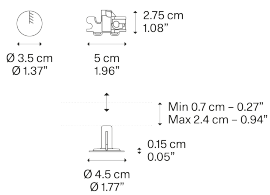

Recessed Micro

System

Recessed System

Structure: Methacrylate

	Code
 Matte White – 9010	R01L01 1000U
 Matte Black – 9005	R01L01 2000U
 Chrome	R01L01 4000U

Net weight: 0.06 lbs

Parcels: 1

IP20