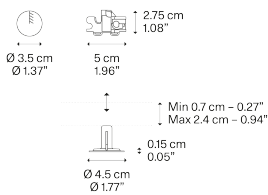

Recessed Micro

System

Recessed System

Structure: Methacrylate

	Code
 Matte White – 9010	R01L01 1000U
 Matte Black – 9005	R01L01 2000U
 Chrome	R01L01 4000U

Net weight: 0.06 lbs

Parcels: 1

IP20