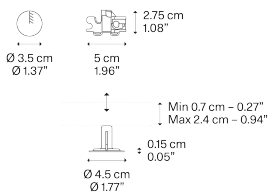

Recessed Micro

System

Recessed System

Structure: Methacrylate

	Code
Matte White – 9010	R01L01 1000U
Matte Black – 9005	R01L01 2000U
Chrome	R01L01 4000U

Net weight: 0.06 lbs

Parcels: 1

IP20