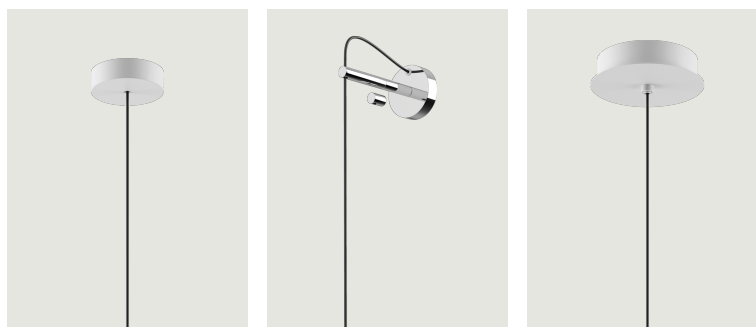

### Model Recessed Micro

Single canopies are ideal for highlighting the corner of a room or enhancing single light sources. They can also be used to create multiple custom combinations on high ceilings or in situations which do not allow lights to be grouped in a cluster.

#### System

Recessed System

### Options of Single Canopies

Single Mini

Wall Standard

Single Standard