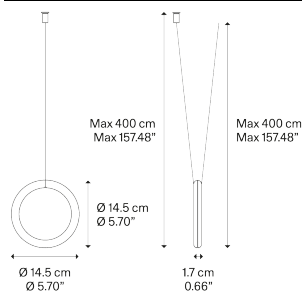

IVY V, Design by Vittorio Massimo

Model IVY V

IVY is a minimal, geometric lighting piece composed of a ring hanging on a cable, which gives power to a made to measure LED module. Designed with single and double cables (IVY I and IVY V respectively), IVY responds to the need for flexibility, an increasingly contemporary theme in architectural practice and restoration, allowing the luminaire to be released from its ceiling derivation.

IVY V

Light source

LED
3000 K
3 W / 480 lm
120 V
CRI 92
MacAdam 3-Step

LED included

Structure: Metal

Code 2700 K

Code 3000 K

17820 2035U

17820 4535U

17820 6735U

Net weight: 1.28 lbs

Parcels: 1

IP20

Energy Saving

Dim Triac

ERC