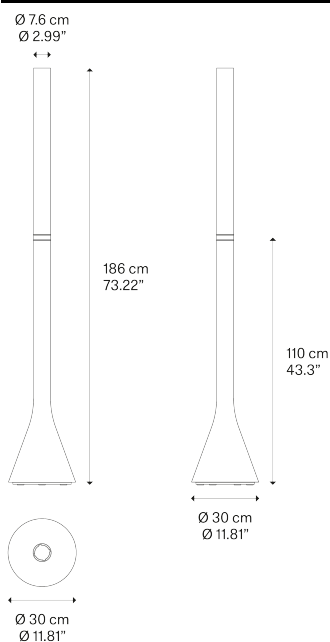

Croma,  
Design by Luca Nichetto

Model Croma

Taking its name from the Italian word for a 'quaver' or 'eighth', the floor lamp Croma reflects the dynamism of the musical note in its slender frame. In contrast to the classic floor lamp, which typically opens out at the top, Luca Nichetto turned the frame on its head to create a revolutionary product. Immediate in its function, elegant in the four available finishes, Croma's powerful light output and dim-to-warm function make it suitable for a variety of environments.

Croma

Light source

LED  
Dim-to-warm  
from 2200 K  
to 3200 K  
42 W / 5200 lm  
120 V  
CRI 90  
MacAdam 3-Step

Dim-to-warm  
20% ? 2200 K – 1400 lm  
40% ? 2600 K – 2400 lm  
60% ? 2850 K – 3550 lm  
80% ? 3000 K – 4600 lm  
100% ? 3200 K – 5600 lm

Structure: Metal

Code

Matte White – 9010	17270 1000U
Matte Black – 9005	17270 2000U
Bronze	17270 3400U
Green	17270 7000U

Net weight: 33.07 lbs

Parcels: 1

IP20

Dim-to-Warm

Energy Saving