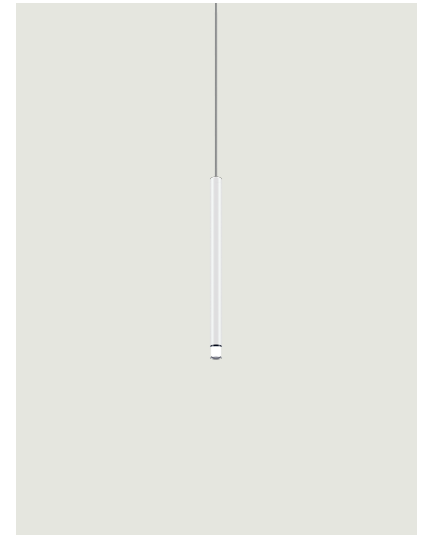

A-Tube Nano, Design by Studio Italia Design

Model A-Tube Nano small

A-Tube Nano is a suspension lamps which interprets light in its simplest form by creating a thin luminous line in the living spaces. At the lower end of the lightweight aluminium structure, a transparent methacrylate diffuser houses an LED module whose light creates a soft, welcoming atmosphere. The three sizes and seven statement finishes allow to create clusters of evocative lighting. *Black* cable version now available.

A-Tube Nano small	Light source	Structure: Metal	Diffuser: Methacrylate	Cable	Code
	LED 2700 K 3 W / 450 lm 350 mA CRI 90 MacAdam 3-Step	Matte White – 9010	Clear	Clear	15822 1020U
		Matte Black – 9005	Clear	Clear	15822 2020U
		Chrome	Clear	Clear	15822 4020U
	LED included	Matte Champagne	Clear	Clear	15822 4520U
		Gold	Clear	Clear	15822 5020U
		Rose Gold	Clear	Clear	15822 5520U
		Terra	Clear	Clear	15822 6720U
		Matte White – 9010	Clear	Black	15826 1020U
		Matte Black – 9005	Clear	Black	15826 2020U
		Chrome	Clear	Black	15826 4020U
		Matte Champagne	Clear	Black	15826 4520U
		Gold	Clear	Black	15826 5020U
		Rose Gold	Clear	Black	15826 5520U
		Terra	Clear	Black	15826 6720U

A-Tube Nano small

LED
2700 K
3 W / 450 lm
350 mA
CRI 90
MacAdam 3-Step

Photometric data

Options of A-Tube Nano