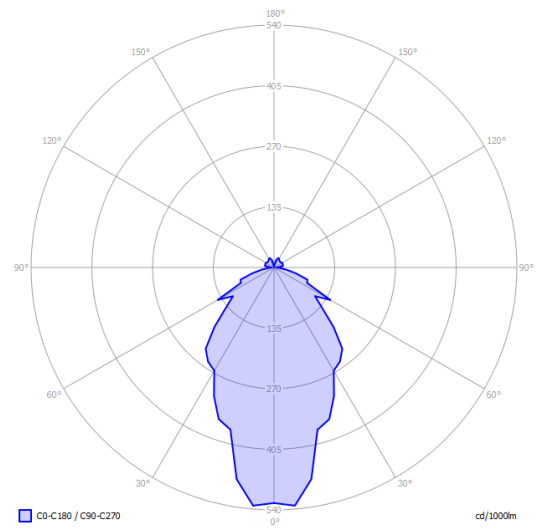

A-Tube Nano small	Light source	Structure: Metal	Diffuser: Methacrylate	Cable	Code
	LED 2700 K 3 W / 450 lm 350 mA CRI 90 MacAdam 3-Step	Matte White – 9010	Clear	Clear	15822 1020U
		Matte Black – 9005	Clear	Clear	15822 2020U
		Chrome	Clear	Clear	15822 4020U
	LED included	Matte Champagne	Clear	Clear	15822 4520U
		Gold	Clear	Clear	15822 5020U
		Rose Gold	Clear	Clear	15822 5520U
		Terra	Clear	Clear	15822 6720U
		Matte White – 9010	Clear	Black	15826 1020U
		Matte Black – 9005	Clear	Black	15826 2020U
		Chrome	Clear	Black	15826 4020U
		Matte Champagne	Clear	Black	15826 4520U
		Gold	Clear	Black	15826 5020U
		Rose Gold	Clear	Black	15826 5520U
		Terra	Clear	Black	15826 6720U

A-Tube Nano small

LED
2700 K
3 W / 450 lm
350 mA
CRI 90
MacAdam 3-Step

Photometric data

Options of A-Tube Nano