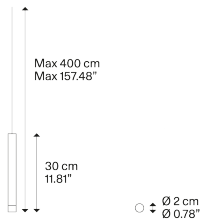

A-Tube Nano small	Light source	Structure: Metal	Diffuser: Methacrylate	Cable	Code
	LED 2700 K 3 W / 450 lm 350 mA CRI 90 MacAdam 3-Step	Matte White – 9010	Clear	Clear	15822 1020U
		Matte Black – 9005	Clear	Clear	15822 2020U
		Chrome	Clear	Clear	15822 4020U
	LED included	Matte Champagne	Clear	Clear	15822 4520U
		Gold	Clear	Clear	15822 5020U
		Rose Gold	Clear	Clear	15822 5520U
		Terra	Clear	Clear	15822 6720U
		Matte White – 9010	Clear	Black	15826 1020U
		Matte Black – 9005	Clear	Black	15826 2020U
		Chrome	Clear	Black	15826 4020U
		Matte Champagne	Clear	Black	15826 4520U
		Gold	Clear	Black	15826 5020U
		Rose Gold	Clear	Black	15826 5520U
		Terra	Clear	Black	15826 6720U

Net weight: 0.55 lbs

Parcels: 2

IP20

Energy Saving

Dim Triac

Energy efficiency class

D

Ecodesign Regulation

A-Tube Nano small

LED
2700 K
3 W / 450 lm
350 mA
CRI 90
MacAdam 3-Step

Photometric data

Options of A-Tube Nano