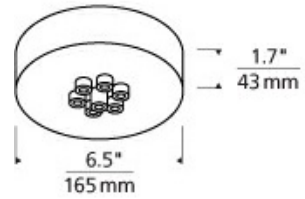

NOTES _____

SPECIFICATIONS

HARDWARE MATERIAL	Metal
SHADE MATERIAL	
NET WEIGHT	
HEIGHT	1.7in
WIDTH	6.5in
LENGTH	6.5in
WET LISTED	
DAMP LISTED	
DRY LISTED	
GENERAL LISTING	ETL Listed
INCLUDES	

LAMPING SPECIFICATIONS