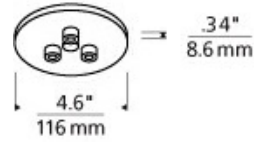

NOTES _____

SPECIFICATIONS

HARDWARE MATERIAL	Metal
SHADE MATERIAL	
NET WEIGHT	
HEIGHT	0.34in
WIDTH	4.6in
LENGTH	4.6in
WET LISTED	
DAMP LISTED	
DRY LISTED	
GENERAL LISTING	ETL Listed
INCLUDES	

LAMPING SPECIFICATIONS