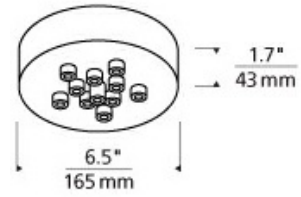

## SPECIFICATIONS

HARDWARE MATERIAL	Metal
SHADE MATERIAL	
NET WEIGHT	
HEIGHT	1.7in
WIDTH	6.5in
LENGTH	6.5in
WET LISTED	
DAMP LISTED	
DRY LISTED	
GENERAL LISTING	ETL Listed
INCLUDES	