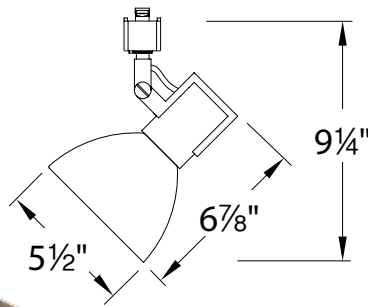

RADIANT - model: 775
120V Track Line Voltage Luminaire

WAC LIGHTING
Responsible Lighting®

Fixture Type:

Catalog Number:

Project: _____

Location: _____

PRODUCT DESCRIPTION

Experience the warm charm and high style of the Radiant line voltage track luminaire. Designed in four finishes including an elegant antique bronze the Radiant features a transitional look with a rich elegance that compliments many architectural styles, ideal for various spot lighting applications.

FEATURES

- Screw and swivel yoke for precise aiming
- 350° horizontal rotation and 90° lockable vertical aiming
- Easily re-lamped from the front without the use of tools
- Fully enclosed back to prevent light leaks
- 5 year WAC product warranty

SPECIFICATIONS

Construction: Die-cast aluminum track head with die-cast locking knob for aiming and polycarbonate track adapter. Medium base 250V porcelain socket with nickel-plated copper screw shell.

Finish: Available in Antique Bronze (AB), Black (BK), Brushed Nickel (BN) and White (WT).

Lamp: Order lamps separately. Uses 150W max PAR38 Halogen lamp.

Dimming: Dim to 5% with Triac dimmer.

Standards: UL & CUL Listed.

ORDER NUMBER

System	Model	Lamp	Power	Finish
LTK L Track	775	PAR38	150W max	AB Antique Bronze
HTK H Track				BK Black
JTK J/J2 Track				BN Brushed Nickel
				WT White