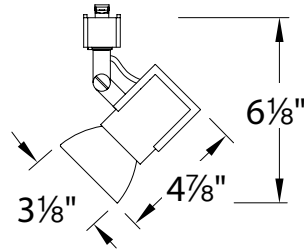

RADIANT - model: 773
120V Track Line Voltage Luminaire

WAC LIGHTING
Responsible Lighting®

Fixture Type:

Catalog Number:

Project: _____

Location: _____

PRODUCT DESCRIPTION

Experience the warm charm and high style of the Radiant line voltage track luminaire. Designed in four finishes including an elegant antique bronze the Radiant features a transitional look with a rich elegance that compliments many architectural styles, ideal for various spot lighting applications.

FEATURES

- Screw and swivel yoke for precise aiming
- 350° horizontal rotation and 90° lockable vertical aiming
- Easily re-lamped from the front without the use of tools
- Fully enclosed back to prevent light leaks
- 5 year WAC product warranty

SPECIFICATIONS

Construction: Die-cast aluminum track head with die-cast locking knob for aiming and polycarbonate track adapter. Medium base 250V porcelain socket with nickel-plated copper screw shell.

Finish: Available in Antique Bronze (AB), Black (BK), Brushed Nickel (BN) and White (WT).

Lamp: Order lamps separately. Uses 50W max PAR20 Halogen lamp.

Dimming: Dim to 5% with Triac dimmer.

Standards: UL & CUL Listed.

ORDER NUMBER

System	Model	Lamp	Power	Finish
LTK <i>L Track</i>	773	<i>PAR20</i>	<i>50W max</i>	AB <i>Antique Bronze</i>
HTK <i>H Track</i>				BK <i>Black</i>
JTK <i>J/J2 Track</i>				BN <i>Brushed Nickel</i>
				WT <i>White</i>