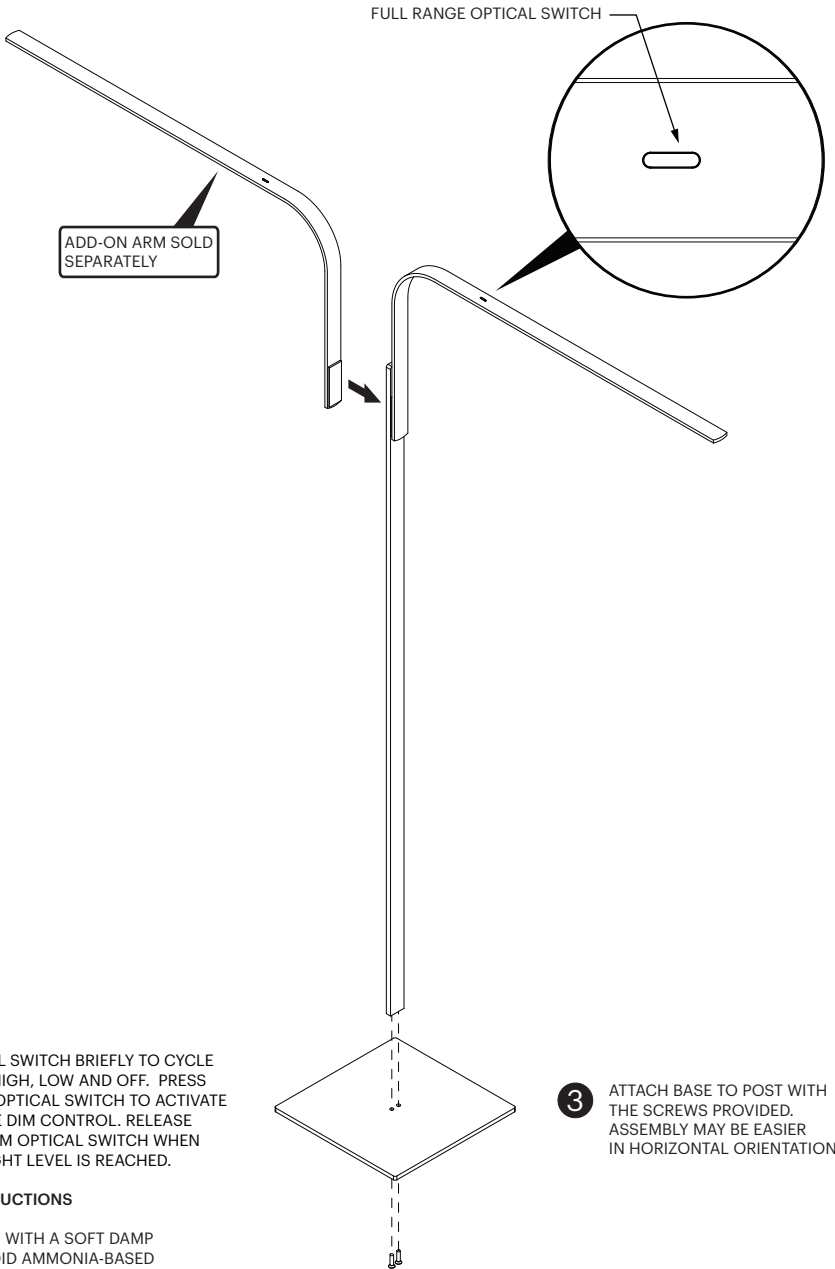

Pablo®

LIM

ASSEMBLY & INSTALLATION INSTRUCTIONS

Pablo®

LIM

LIM BLOCK

LIM C UNDERSURFACE

Pablo®

LIM

LIM FLOOR

NOTE

TAP OPTICAL SWITCH BRIEFLY TO CYCLE THROUGH HIGH, LOW AND OFF. PRESS AND HOLD OPTICAL SWITCH TO ACTIVATE FULL RANGE DIM CONTROL. RELEASE FINGER FROM OPTICAL SWITCH WHEN DESIRED LIGHT LEVEL IS REACHED.