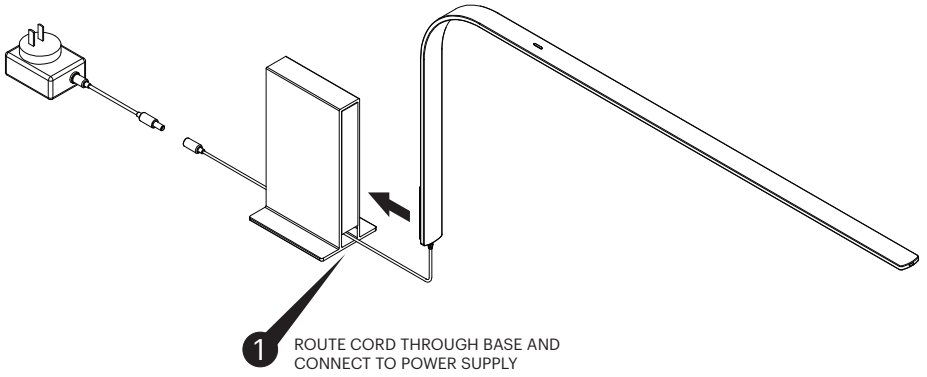

Pablo®

LIM

ASSEMBLY & INSTALLATION INSTRUCTIONS

Pablo®

LIM

LIM BLOCK

LIM C UNDERSURFACE

Pablo®

LIM

LIM FLOOR

NOTE

TAP OPTICAL SWITCH BRIEFLY TO CYCLE THROUGH HIGH, LOW AND OFF. PRESS AND HOLD OPTICAL SWITCH TO ACTIVATE FULL RANGE DIM CONTROL. RELEASE FINGER FROM OPTICAL SWITCH WHEN DESIRED LIGHT LEVEL IS REACHED.