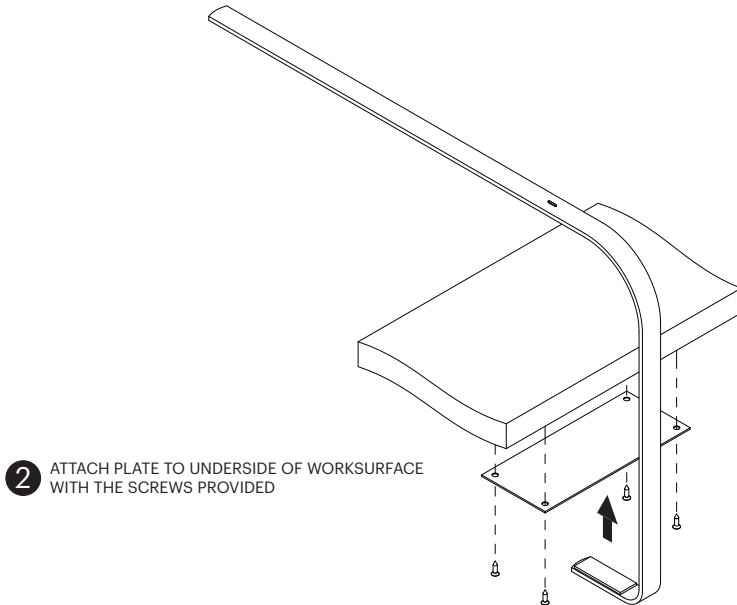

LIM C UNDERSURFACE