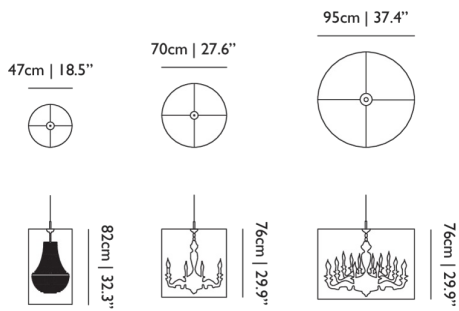

Dimensions

Product

WIDTH 47cm | 18.5"
HEIGHT 82cm | 32.3"
DEPTH 47cm | 18.5"
DIAMETER 47cm | 18.5"
WEIGHT NETTO 5.3kg | 11.68lbs

Packaging

WIDTH 52cm | 20.5"
HEIGHT 52cm | 20.5"
CUBAGE 0.14m³ | 4.97ft³
LENGTH 52cm | 20.5"
WEIGHT 4kg | 8.82lbs

CABLE LENGTH

400cm | 157.5"

Light Shade Shade / Light Shade Shade 70

Dimensions

Product

WIDTH 70cm | 27.6"**HEIGHT** 76cm | 29.9"**DEPTH** 70cm | 27.6"**DIAMETER** 70cm | 27.6"**WEIGHT NETTO** 6kg | 13.23lbs

Packaging

WIDTH 62cm | 24.4"**HEIGHT** 29cm | 11.4"**CUBAGE** 0.11m³ | 3.94ft³**LENGTH** 62cm | 24.4"**WEIGHT** 5kg | 11.02lbs

Technical CE

MATERIAL

Semi-transparent mirror film shade, metal frame structure