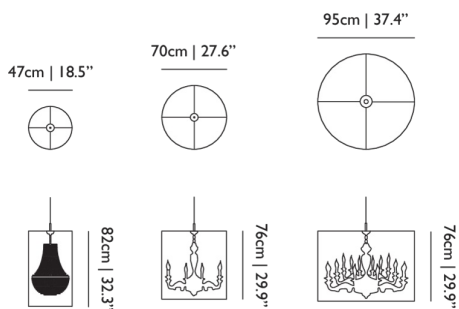

CABLE COLOUR

Black

CABLE LENGTH

400cm | 157.5"

CANOPY

Chrome Canopy

Light Shade Shade / Light Shade Shade Shade 47

Dimensions

Product

WIDTH 47cm | 18.5"
HEIGHT 82cm | 32.3"
DEPTH 47cm | 18.5"
DIAMETER 47cm | 18.5"

Packaging

WIDTH 50cm | 19.7"
HEIGHT 90cm | 35.4"
CUBAGE 0.23m³ | 7.95ft³
LENGTH 50cm | 19.7"
WEIGHT 3.5kg | 7.72lbs

Technical

MATERIAL

Semi-transparent mirror film shade, metal frame structure

Light Shade Shade / Light Shade Shade Shade 70

Dimensions

Product

WIDTH 70cm | 27.6"
HEIGHT 76cm | 29.9"
DEPTH 70cm | 27.6"
DIAMETER 70cm | 27.6"

Dimensions

Product

WIDTH 95cm | 37.4"
HEIGHT 76cm | 29.9"
DEPTH 95cm | 37.4"
DIAMETER 95cm | 37.4"

Packaging

WIDTH 98cm | 38.6"
HEIGHT 84cm | 33.1"
CUBAGE 0.81m³ | 28.49ft³
LENGTH 98cm | 38.6"
WEIGHT 10.5kg | 23.15lbs