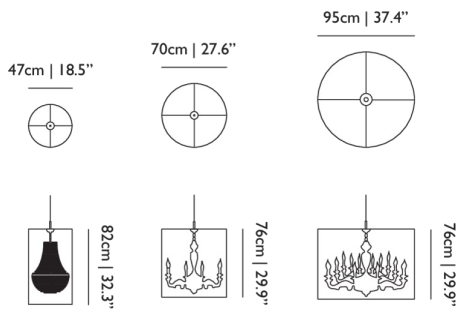

CABLE COLOUR

Black

CABLE LENGTH

400cm | 157.5"

CANOPY

Chrome Canopy

Light Shade Shade / Light Shade Shade Shade 47

Dimensions

Product

WIDTH 47cm | 18.5"
HEIGHT 82cm | 32.3"
DEPTH 47cm | 18.5"
DIAMETER 47cm | 18.5"

Packaging

WIDTH 50cm | 19.7"
HEIGHT 90cm | 35.4"
CUBAGE 0.23m³ | 7.95ft³
LENGTH 50cm | 19.7"
WEIGHT 3.5kg | 7.72lbs

Technical

MATERIAL

Semi-transparent mirror film shade, metal frame structure

Light Shade Shade / Light Shade Shade Shade 70

Dimensions

Product

WIDTH 70cm | 27.6"
HEIGHT 76cm | 29.9"
DEPTH 70cm | 27.6"
DIAMETER 70cm | 27.6"

Dimensions

Product

WIDTH 95cm | 37.4"
HEIGHT 76cm | 29.9"
DEPTH 95cm | 37.4"
DIAMETER 95cm | 37.4"

Packaging

WIDTH 98cm | 38.6"
HEIGHT 84cm | 33.1"
CUBAGE 0.81m³ | 28.49ft³
LENGTH 98cm | 38.6"
WEIGHT 10.5kg | 23.15lbs