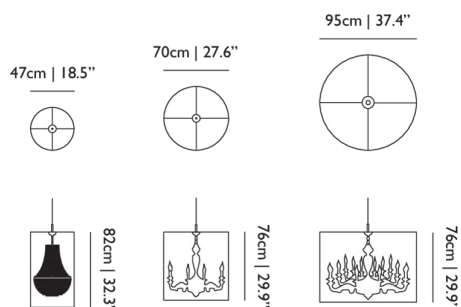

Product

WIDTH 47cm | 18.5"
HEIGHT 82cm | 32.3"
DEPTH 47cm | 18.5"
DIAMETER 47cm | 18.5"

Packaging

WIDTH 50cm | 19.7"
HEIGHT 90cm | 35.4"
CUBAGE 0.23m³ | 7.95ft³
LENGTH 50cm | 19.7"
WEIGHT 3.5kg | 7.72lbs

Technical

MATERIAL

Semi-transparent mirror film shade, metal frame structure

Light Shade Shade / Light Shade Shade Shade 70

Dimensions

Product

WIDTH 70cm | 27.6"
HEIGHT 76cm | 29.9"
DEPTH 70cm | 27.6"
DIAMETER 70cm | 27.6"

Packaging

WIDTH 73cm | 28.7"
HEIGHT 84cm | 33.1"
CUBAGE 0.45m³ | 15.81ft³
LENGTH 73cm | 28.7"
WEIGHT 4kg | 8.82lbs

Technical

MATERIAL

Semi-transparent mirror film shade, metal frame structure

Light Shade Shade / Light Shade Shade Shade 95

Dimensions

Product

WIDTH 95cm | 37.4"
HEIGHT 76cm | 29.9"
DEPTH 95cm | 37.4"
DIAMETER 95cm | 37.4"

Packaging

WIDTH 98cm | 38.6"
HEIGHT 84cm | 33.1"
CUBAGE 0.81m³ | 28.49ft³
LENGTH 98cm | 38.6"
WEIGHT 10.5kg | 23.15lbs