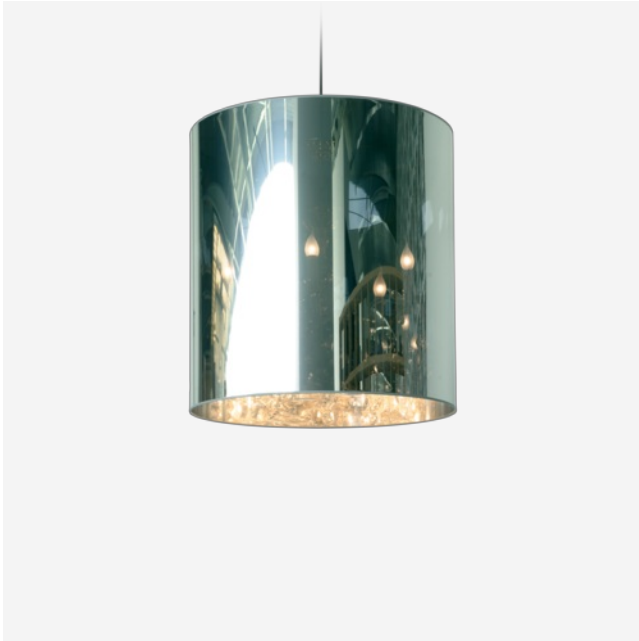

Light Shade Shade

JURGEN BEY

Light Shade Shade is a one way mirror that reflects its environment as well as concealing the chandelier within. When the light is turned on, the 'Light Shade Shade' reveals its unforeseen identity and projects the former beauty that lies within.

Detailing

The light shines beautifully through the space through its foil hood. The interior evokes the feeling of an exclusive hall of mirrors.

Colours

Semi-transparent
mirror

Light Shade Shade / Light Shade Shade 47