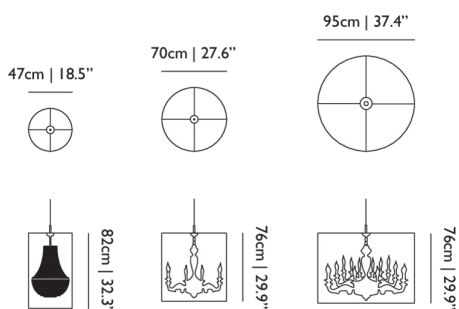

Dimensions

Product

WIDTH 47cm | 18.5"
HEIGHT 82cm | 32.3"
DEPTH 47cm | 18.5"
DIAMETER 47cm | 18.5"
WEIGHT NETTO 5.3kg | 11.68lbs

Packaging

WIDTH 52cm | 20.5"
HEIGHT 52cm | 20.5"
CUBAGE 0.14m³ | 4.97ft³
LENGTH 52cm | 20.5"
WEIGHT 4kg | 8.82lbs

Packaging

WIDTH 62cm | 24.4"**HEIGHT** 29cm | 11.4"**CUBAGE** 0.11m³ | 3.94ft³**LENGTH** 62cm | 24.4"**WEIGHT** 5kg | 11.02lbs

Technical CE

MATERIAL

Semi-transparent mirror film shade, metal frame structure

CABLE COLOUR

Black

CABLE LENGTH

400cm | 157.5"

CANOPY

Chrome Canopy

*Light Shade Shade / Light Shade Shade 95**Dimensions**Product*

WIDTH 95cm | 37.4"
HEIGHT 76cm | 29.9"
DEPTH 95cm | 37.4"
DIAMETER 95cm | 37.4"
WEIGHT NETTO 11.1kg | 24.47lbs

Packaging

WIDTH 72cm | 28.3"
HEIGHT 41cm | 16.1"
CUBAGE 0.21m³ | 7.51ft³
LENGTH 72cm | 28.3"
WEIGHT 16kg | 35.27lbs

Technical CE

MATERIAL

Semi-transparent mirror film shade, metal frame structure

ENERGY LABEL