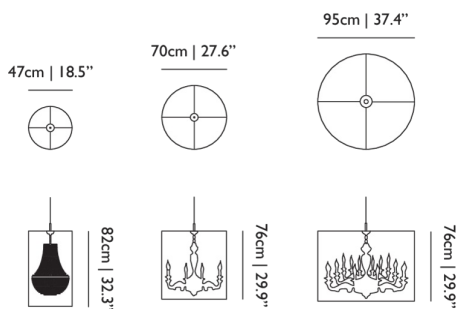

Dimensions

Product

WIDTH 47cm | 18.5"
HEIGHT 82cm | 32.3"
DEPTH 47cm | 18.5"
DIAMETER 47cm | 18.5"
WEIGHT NETTO 5.3kg | 11.68lbs

Packaging

WIDTH 52cm | 20.5"
HEIGHT 52cm | 20.5"
CUBAGE 0.14m³ | 4.97ft³
LENGTH 52cm | 20.5"
WEIGHT 4kg | 8.82lbs

60W

LAMPHOLDER

E27

CABLE LENGTH

400cm | 157.5"

Technical cULus

MATERIAL

Semi-transparent mirror film shade, metal frame structure

CABLE LENGTH

400cm | 157.5"

Light Shade Shade / Light Shade Shade 70

Dimensions

Product

WIDTH 70cm | 27.6"**HEIGHT** 76cm | 29.9"**DEPTH** 70cm | 27.6"**DIAMETER** 70cm | 27.6"**WEIGHT NETTO** 6kg | 13.23lbs

Packaging

WIDTH 62cm | 24.4"**HEIGHT** 29cm | 11.4"**CUBAGE** 0.11m³ | 3.94ft³**LENGTH** 62cm | 24.4"**WEIGHT** 5kg | 11.02lbs

Technical CE

MATERIAL

Semi-transparent mirror film shade, metal frame structure