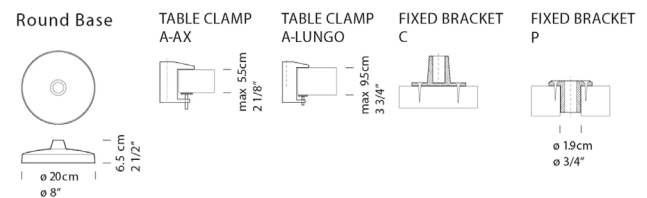

Base Options:

JJ Small T Table Lamp

Leucos Design Lab, 2021

The JJ Collection creates an unprecedented freedom of movement with perfect balance thanks to its 4-spring mechanism. Its 2-arm pantograph geometry maintains the same diffuser incline throughout any movement and allows for optimal angles/positioning of the light. The 2021 Leucos update to the JJ Table Lamp includes a user replaceable integrated LED with dimmer on the diffuser, several base options (weighted round base, clamp or fixed bracket) and 6 standard colors with an inner white diffuser for maximum light output.

Diffuser/Structure Finish Options:

White
 Black
 Amaranth Red
 Mica Blue
 Sablé Gray
 Rust Brown

Dimensions:

Width: 6.25 in
 Depth: 45.25 in max
 Height: 16.625 in max
 Weight: 4.3-15.7 lbs
 Cord Length: 78.7 in

Lamping: Integrated LED

Wattage: 13 W
 Lumens: 1600 lm
 CCT: 3000 K
 CRI: >90
 Voltage: 120/240V

SKU(s):

8000326J JJ Small LED Module (3000K)
 +
 0011460 JJ Small Body, White
 0011461 JJ Small Body, Black
 0011462 JJ Small Body, Amaranth Red
 0011463 JJ Small Body, Mica Blue
 0011464 JJ Small Body, Sablé Gray
 0011465 JJ Small Body, Rust Brown
 +
 8000301 Clamp A-AX, White
 8000303 Clamp A-AX, Black
 8000088 Clamp A-LARGE, White
 8000090 Clamp A-LARGE, Black
 8000095 Fixed Bracket C, White
 8000097 Fixed Bracket C, Black
 8000098 Fixed Bracket P, Black
 8000078 Round Base, White
 8000080 Round Base, Black
 8000335 Round Base, Amaranth Red
 8000331 Round Base, Mica Blue
 8000332 Round Base, Sablé Gray
 8000333 Round Base, Rust Brown

Shipping:

Weight: 5-16.5 lbs
 Parcels: 2 Parcels
 Volume: 0.9-1.1 ft³
 Service: Small Parcel

Dimming: Touch Dimmer on Diffuser

LED Module is User Replaceable

Materials:

Aluminum with Steel Base

Family Includes: