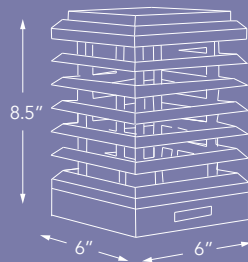

Available in natural and weathered teak wood

Product Size: 6" x 6" x 8.5"

Product Weight: 5 lbs

Carton Size: 7" x 7" x 11"

Carton Weight: 6 lbs