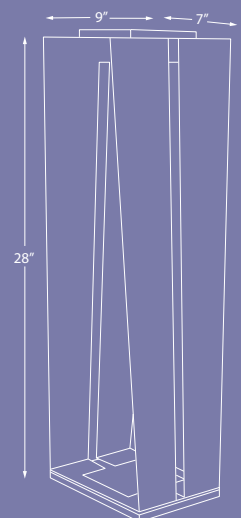

Weight 8 lbs