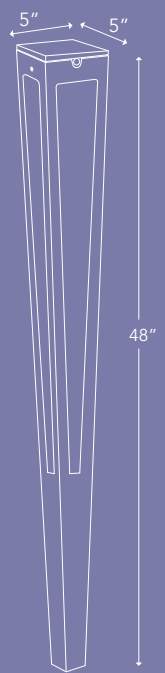

Color: space gray, red, corten aluminum finish, natural teak and weathered teak finish.

Size: 24" tall and 48" tall

Accessories: Lanai Base and Lanai Wall Mount

Weight: 6 lbs

Lanai Base

Weight: 6 lbs

Weight: 3 lbs

Weight: 8 lbs