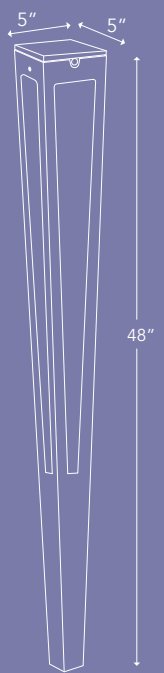

Color: space gray, red, corten aluminum finish, natural teak and weathered teak finish.

Size: 24" tall and 48" tall

Accessories: Lanai Base and Lanai Wall Mount

Weight: 6 lbs

Lanai Base

Weight: 6 lbs

Weight: 3 lbs

Weight: 8 lbs