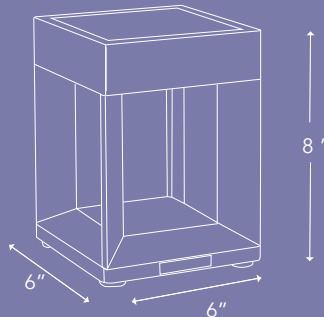

Available in natural teak anodized aluminum, weathered teak anodized aluminum, weathered teak black aluminum and weathered teak white aluminum.

Product Size: 6" x 6" x 8"
Product Weight: 3 lbs

Carton Size: 6.5" x 6.5" x 12 "
Carton Weight: 4 lbs