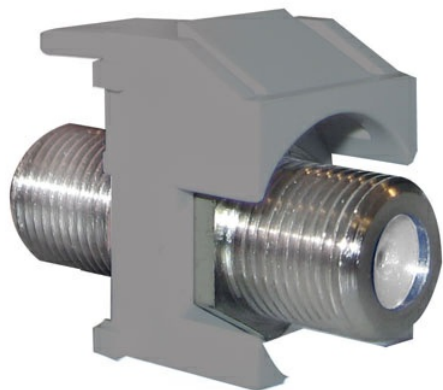

Keystone insert to support a connection of up to 3 GHz bandwidth.

## Features & Benefits

Pair with a 1-Port, 2-Port, or 4-Port adorne frame for use in an adorne Wall Plate.

Innovative snap-in system makes installation fast and simple.

Complete the look with a stunning, screwless adorne® Wall Plate, not included. Available in a range of contemporary colors and finishes. Coordinate with other designer switches & outlets.