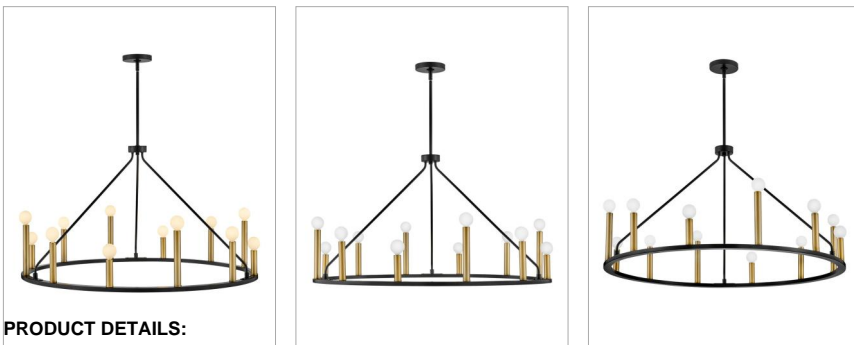

LAZLO

83159BK

LARGE SINGLE TIER CHANDELIER

Lazlo brings it on every level. Whether you are feeling modern lodge vibes, a contemporary urban loft or anything in between, Lazlo's sleek Black frame feels luxe without the fuss. Classic candle sleeves get streamlined with a modern makeover in Lacquered Brass, giving Lazlo a fresh edge.

DETAILS	
FINISH:	Black
MATERIAL:	Steel
SLOPE DEGREE:	90
DIMMABLE:	YES, WITH DIMMABLE LAMP (NOT INCLUDED)

DIMENSIONS	
WIDTH:	38"
HEIGHT:	20.5"
WEIGHT:	12.4lb

LIGHT SOURCE	
LIGHT SOURCE:	Socketed
WATTAGE:	12-5w Cand. LED, 60w Equiv.
VOLTAGE:	120v

MOUNTING	
CANOPY:	5" Dia.
LEAD WIRE:	1 X 72"
MAX HEIGHT:	53.5

SHIPPING	
CARTON LENGTH:	41.8
CARTON WIDTH:	41.5
CARTON HEIGHT:	12.3
CARTON WEIGHT:	27.1

PRODUCT DETAILS:

- This item may be hung on a sloped ceiling
- This fixture includes multiple down stems in various lengths to customize the installation height of the fixture, including one 6" stem and two 12" stems
- Suitable for use in dry (indoor) locations as defined by NEC and CEC. Meets United States UL Underwriters Laboratories & CSA Canadian Standards Association Product Safety Standards.
- Please refer to Lark's Warranty for complete product warranty details. Some warranty limitations may apply.
- Confidently create a modern moment with this dynamic design statement
- Shown with G16.5 bulbs (not included)