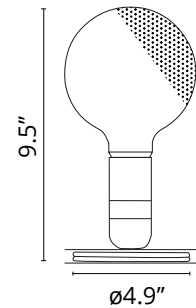

FLOS

■ FU330200 Black

Lampadina

Designed by Achille Castiglioni, 1972

LED retrofit - 5W - 241lm - 2700K

Are you a professional and your project needs consulting and support?

BOOK AN APPOINTMENT

Main specifications

EAN	8059607029022
Mounting	Table
Environments	Indoor dry location
Light Source Type	Bulb
Lamp category	LED retrofit
Lamp type	G125
Lamp holders	E26
Bulb finish	Semifrosted
Number of heads	1
Power (W)	5
System flux (lm)	241

Physical

Color	Black
Cord length (in)	91
Net weight (lb)	0.77
Package height (in)	9.84
Package width (in)	5.51
Package length (in)	5.71
Package volume (in)	309.7
IP internal	20

Download

Mounting instructions