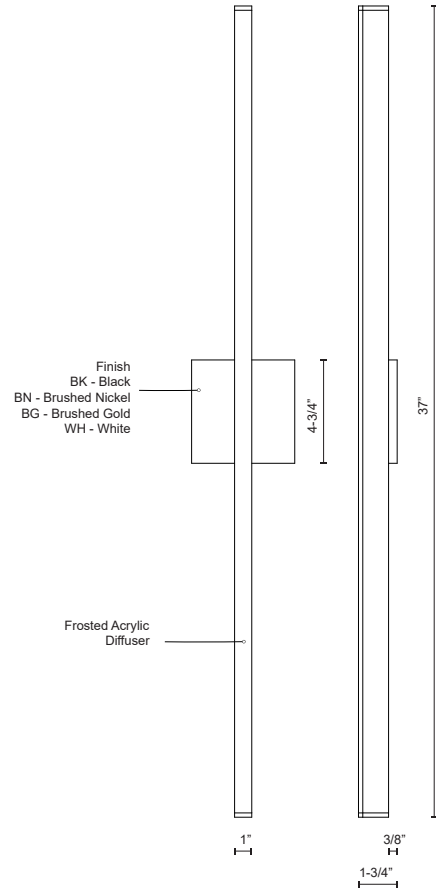

VEGA WS10336

WALL

PROJECT

WS10336-BG
Brushed Gold

WS10336-BK
Black

WS10336-WH
White

WS10336-BN
Brushed Nickel

SPECIFICATION DETAILS

Fixture Dimensions	W1" x H37" x E1-3/4"
Light Source	AC LED Module
Wattage	26W
Total Lumens	2000lm
Delivered Lumens	BK-835lm; BN-1278lm; WH-1405lm;
Voltage	120V
Color Temperature	3000K
CRI (Ra)	90CRI
Optional Color Temps	2700K - 5000K Available, Minimum Order Quantities Apply
LED Rated Life	50,000 hours
Dimming	100% - 10%, ELV Dimmer (Not Included)
Diffuser Details	White Acrylic Diffuser
ADA Compliant	Yes
Location	Dry
Illumination Direction	Fontlight Illumination
Mounting Style	All Orientation; Wall;
CEC Title 24 JA8	Yes, JA8-2022
Canopy Dimensions	W4-3/4" x H4-3/4" x E3/8"

* For custom options, consult factory for details.

* For warranty information, please visit www.kuzcolighting.com/warranty

DESCRIPTION

Slim state-of-the-art linear LED wall sconce brings sophistication to any room it is installed in. Available in black, brushed nickel, brushed gold and white metal finishes with full length linear frosted acrylic diffuser which when lit diffuses the light evenly into the room. Provided with our powerful 120V AC LED technology. Available in two different sizes and matching pendants see series for more details.