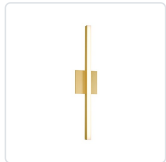

VEGA WS10324

WALL

PROJECT

WS10324-BG
Brushed Gold

WS10324-BK
Black

WS10324-BN
Brushed Nickel

WS10324-WH
White

SPECIFICATION DETAILS

Fixture Dimensions	W1" x H22-7/8" x E1-3/4"
Light Source	AC LED Module
Wattage	16W
Total Lumens	1200lm
Delivered Lumens	BK-585lm; BN-755lm; WH-832lm;
Voltage	120V
Color Temperature	3000K
CRI (Ra)	90CRI
Optional Color Temps	2700K - 5000K Available, Minimum Order Quantities Apply
LED Rated Life	50,000 hours
Dimming	100% - 10%, ELV Dimmer (Not Included)
Diffuser Details	White Acrylic Diffuser
ADA Compliant	Yes
Location	Dry
Illumination Direction	Fontlight Illumination
Mounting Style	All Orientation; Wall;
CEC Title 24 JA8	Yes, JA8-2022
Canopy Dimensions	W4-3/4" x H4-3/4" x E3/8"

* For custom options, consult factory for details.

* For warranty information, please visit www.kuzcolighting.com/warranty

DESCRIPTION

Slim state-of-the-art linear LED wall sconce brings sophistication to any room it is installed in. Available in black, brushed nickel, brushed gold and white metal finishes with full length linear frosted acrylic diffuser which when lit diffuses the light evenly into the room. Provided with our powerful 120V AC LED technology. Available in two different sizes and matching pendants see series for more details.