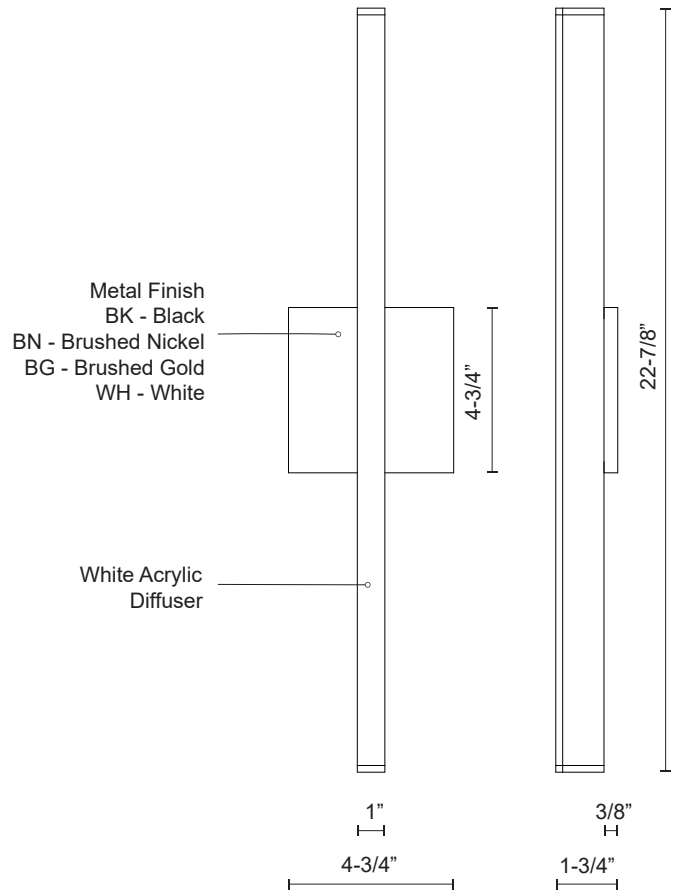

VEGA WS10324

WALL

PROJECT

WS10324-BG
Brushed Gold

WS10324-BK
Black

WS10324-BN
Brushed Nickel

WS10324-WH
White

SPECIFICATION DETAILS

Fixture Dimensions	W1" x H22-7/8" x E1-3/4"
Light Source	AC LED Module
Wattage	16W
Total Lumens	1200lm
Delivered Lumens	BK-585lm; BN-755lm; WH-832lm;
Voltage	120V
Color Temperature	3000K
CRI (Ra)	90CRI
Optional Color Temps	2700K - 5000K Available, Minimum Order Quantities Apply
LED Rated Life	50,000 hours
Dimming	100% - 10%, ELV Dimmer (Not Included)
Diffuser Details	White Acrylic Diffuser
ADA Compliant	Yes
Location	Dry
Illumination Direction	Fontlight Illumination
Mounting Style	All Orientation; Wall;
CEC Title 24 JA8	Yes, JA8-2022
Canopy Dimensions	W4-3/4" x H4-3/4" x E3/8"

* For custom options, consult factory for details.

* For warranty information, please visit www.kuzcolighting.com/warranty

DESCRIPTION

Slim state-of-the-art linear LED wall sconce brings sophistication to any room it is installed in. Available in black, brushed nickel, brushed gold and white metal finishes with full length linear frosted acrylic diffuser which when lit diffuses the light evenly into the room. Provided with our powerful 120V AC LED technology. Available in two different sizes and matching pendants see series for more details.