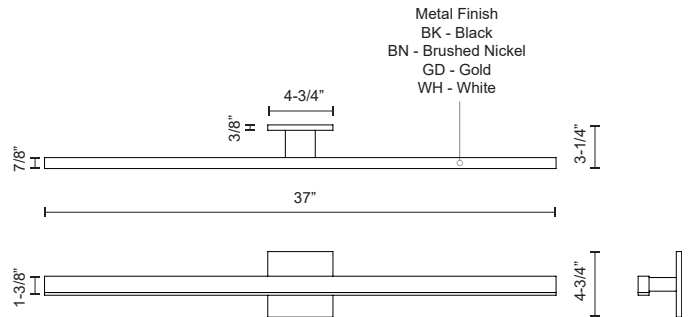

VL10337-BK
Black

VL10337-BN
Brushed Nickel

VL10337-GD
Gold

VL10337-WH
White

SPECIFICATION DETAILS

* For custom options, consult factory for details.

Fixture Dimensions	W37" x H1-3/8" x E3-1/4"
Light Source	AC LED Module
Wattage	23W
Total Lumens	2000lm
Delivered Lumens	BK-835lm; BN-1278lm; GD-1231lm; WH-1405lm;
Voltage	120V
Color Temperature	3000K
CRI (Ra)	90CRI
Optional Color Temps	2700K - 5000K Available, Minimum Order Quantities Apply
LED Rated Life	50,000 hours
Dimming	100% - 10%, ELV Dimmer (Not Included)
Diffuser Details	White Acrylic Diffuser
Location	Damp
Illumination Direction	Downlight
Mounting Style	All Orientation; Wall;
Warranty	5 Years
ADA Compliant	Yes
Canopy Dimensions	W4-3/4" x H4-3/4" x E3/8"