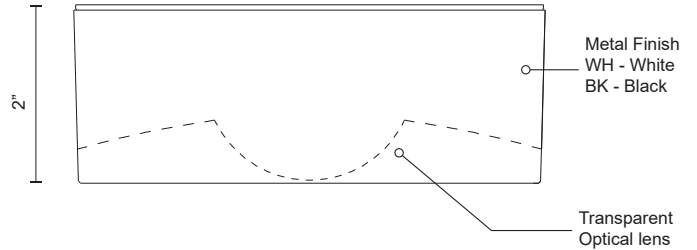

TRENTON EC18805

CEILING

PROJECT

DESCRIPTION

Cast cylindrical aluminum housing and ceiling mount. Finely textured achromatic powder-coat finish. Opal diffuser or transparent optical lens. Down light. Custom options available.

EC18805-BK
Black

EC18805-WH
White

SPECIFICATION DETAILS

* For custom options, consult factory for details.

Fixture Dimensions	D5" x H2"
Light Source	AC LED Module
Wattage	22W
Total Lumens	1100lm
Delivered Lumens	BK-926lm; WH-937lm;
Voltage	120V
Color Temperature	3000K
CRI (Ra)	90CRI
Optional Color Temps	2700K - 5000K Available, Minimum Order Quantities Apply
LED Rated Life	50,000 hours
Dimming	100% - 10%, ELV Dimmer (Not Included)
Glass Details	Convex glass lens
Location	Wet
Mounting Style	All Orientation; Ceiling and Wall;
Warranty	5 Years