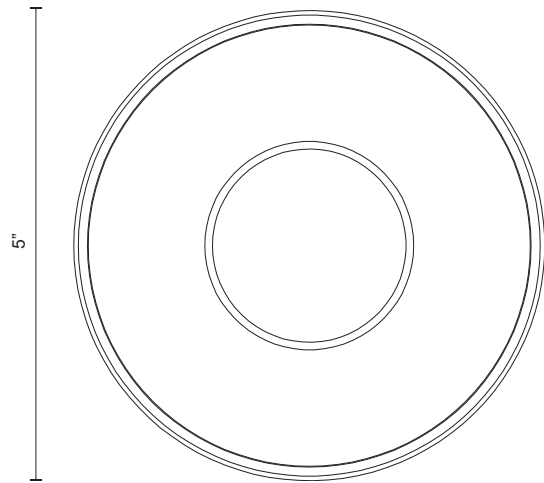

TRENTON EC18805

CEILING

PROJECT

DESCRIPTION

Cast cylindrical aluminum housing and ceiling mount. Finely textured achromatic powder-coat finish. Opal diffuser or transparent optical lens. Down light. Custom options available.

EC18805-BK
Black

EC18805-WH
White

SPECIFICATION DETAILS

* For custom options, consult factory for details.

Fixture Dimensions	D5" x H2"
Light Source	AC LED Module
Wattage	22W
Total Lumens	1100lm
Delivered Lumens	BK-926lm; WH-937lm;
Voltage	120V
Color Temperature	3000K
CRI (Ra)	90CRI
Optional Color Temps	2700K - 5000K Available, Minimum Order Quantities Apply
LED Rated Life	50,000 hours
Dimming	100% - 10%, ELV Dimmer (Not Included)
Glass Details	Convex glass lens
Location	Wet
Mounting Style	All Orientation; Ceiling and Wall;
Warranty	5 Years