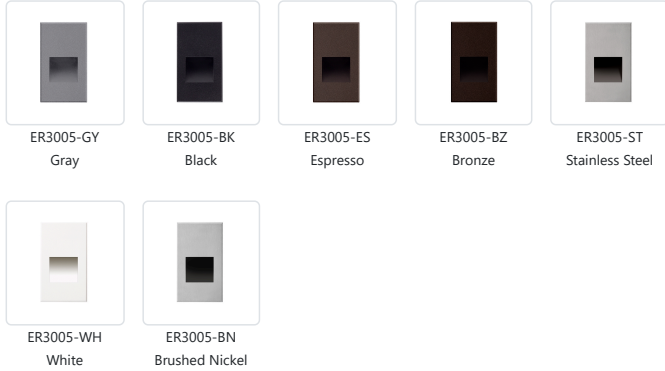

SONIC
ER3005
STEP LIGHTS

PROJECT

DESCRIPTION

A vertical rectangle-shaped recessed light in matte black, white powder or brushed nickel finish. The optically designed light control of Sonic's die cast Aluminum housing fully conceals the source. Ideal for step or courtesy light use. This fixture is rated for outdoor use but there is no reason it cannot be utilized indoors too. Only fits into a single gang box.

Metal Finish
BK - Black
BN - Brushed Nickel
BZ - Bronze
ES - Espresso
WH - White
GY - Gray
ST - Stainless Steel

SPECIFICATION DETAILS

Fixture Dimensions	W3" x H5" x E1-1/2"
Light Source	AC LED Module
Wattage	4W
Total Lumens	250lm
Delivered Lumens	BK-23lm; ST-48lm; WH-66lm;
Voltage	120V
Color Temperature	3000K
CRI (Ra)	90CRI
Optional Color Temps	2700K - 5000K Available, Minimum Order Quantities Apply
LED Rated Life	50,000 hours
Dimming	100% - 10%, ELV Dimmer (Not Included)
Glass Details	Clear Glass
ADA Compliant	Yes
Location	Wet
Illumination Direction	Downlight
Paint Finish	BK02; BN01; GY01; WH02;