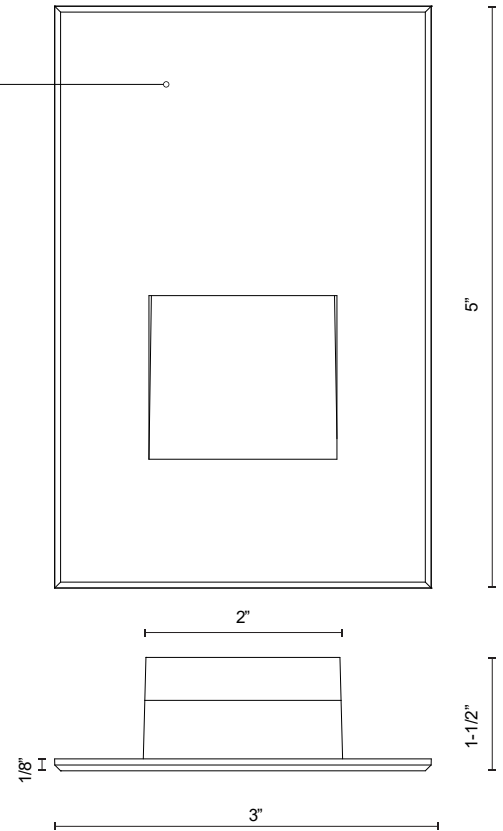

SONIC
ER3005
STEP LIGHTS

PROJECT

DESCRIPTION

A vertical rectangle-shaped recessed light in matte black, white powder or brushed nickel finish. The optically designed light control of Sonic's die cast Aluminum housing fully conceals the source. Ideal for step or courtesy light use. This fixture is rated for outdoor use but there is no reason it cannot be utilized indoors too. Only fits into a single gang box.

Metal Finish
BK - Black
BN - Brushed Nickel
BZ - Bronze
ES - Espresso
WH - White
GY - Gray
ST - Stainless Steel

SPECIFICATION DETAILS

Fixture Dimensions	W3" x H5" x E1-1/2"
Light Source	AC LED Module
Wattage	4W
Total Lumens	250lm
Delivered Lumens	BK-23lm; ST-48lm; WH-66lm;
Voltage	120V
Color Temperature	3000K
CRI (Ra)	90CRI
Optional Color Temps	2700K - 5000K Available, Minimum Order Quantities Apply
LED Rated Life	50,000 hours
Dimming	100% - 10%, ELV Dimmer (Not Included)
Glass Details	Clear Glass
ADA Compliant	Yes
Location	Wet
Illumination Direction	Downlight
Paint Finish	BK02; BN01; GY01; WH02;