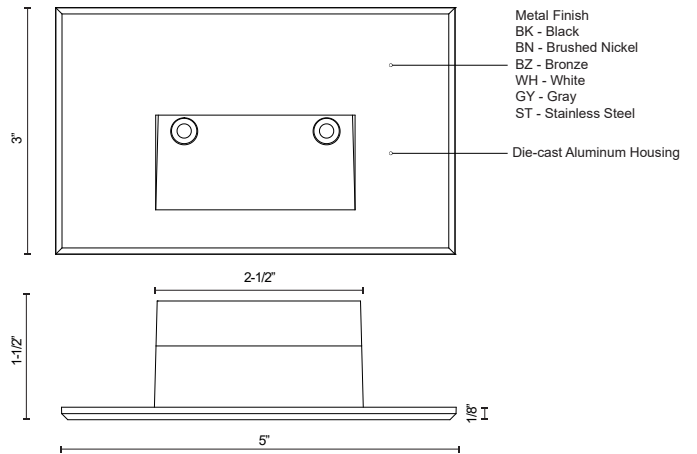

SPECIFICATION DETAILS

Fixture Dimensions	W5" x H3" x E1-1/2"
Light Source	AC LED Module
Wattage	4W
Total Lumens	250lm
Delivered Lumens	BK-26lm; BN-24lm; ST-50lm; WH-76lm;
Voltage	120V
Color Temperature	3000K
CRI (Ra)	90CRI
Optional Color Temps	2700K - 5000K Available, Minimum Order Quantities Apply
LED Rated Life	50,000 hours
Dimming	100% - 10%, ELV Dimmer (Not Included)
Glass Details	Clear Glass
ADA Compliant	Yes
Location	Wet
Paint Finish	BK02; BN02; BZ02; GY01; WH02;

* For custom options, consult factory for details.
* For warranty information, please visit www.kuzcolighting.com/warranty

DESCRIPTION

A horizontal rectangle-shaped recessed light in matte black, white powder, bronze or brushed nickel finish. The optically designed light control of Sonic's die cast Aluminum housing fully conceals the source. Ideal for step or courtesy light use. This fixture is rated for outdoor use but there is no reason it cannot be utilized indoors too. Only fits into a single gang box.