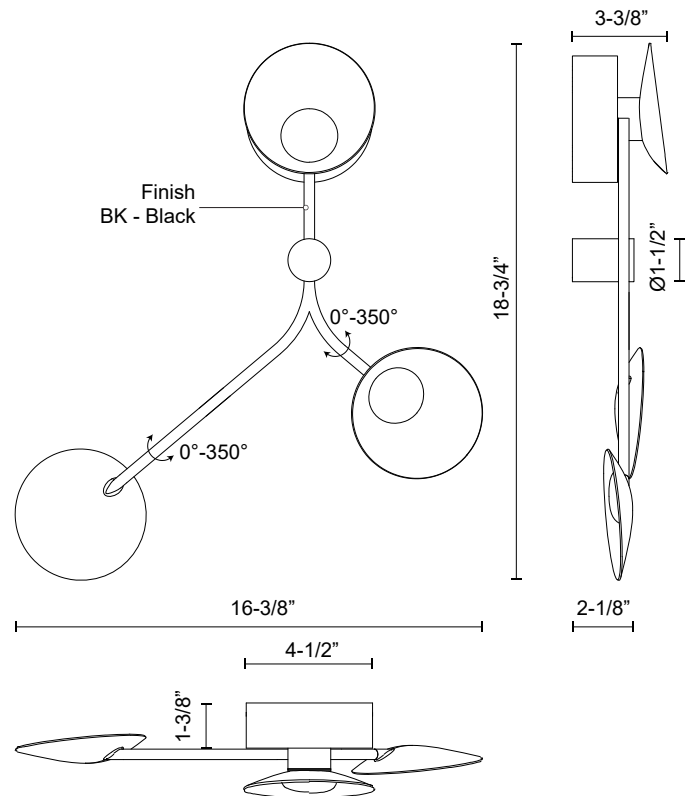

ROTAIRE WS90116

WALL

PROJECT

WS90116-BK
Black

SPECIFICATION DETAILS

* For custom options, consult factory for details.

Fixture Dimensions	W16-3/8" x H18-3/4" x E3-3/8"
Light Source	LED with DC Driver
Wattage	16W
Total Lumens	1355lm
Delivered Lumens	1225lm*
Voltage	120V
Color Temperature	3000K
CRI (Ra)	90CRI
Optional Color Temps	2700K - 5000K Available, Minimum Order Quantities Apply
LED Rated Life	50,000 hours
Dimming	100% - 10%, TRIAC or ELV Dimmer (Not Included)
Diffuser Details	Frosted Acrylic
Shade Details	Cast Aluminum Shade
Location	Dry
Mounting Style	All Orientation; Wall;
Warranty	5 Years
ADA Compliant	Yes
Canopy Dimensions	D4-1/2" x H1-3/8"

DESCRIPTION

Influenced by natural forms of flora, the Rotaire collection is a culmination of minimalist sensibilities and natural inspirations. Designed to mimic the form and flow of flowers and vines, the strong stems of this collection create the perfect frame for the illumination from each "leaf." The Rotaire is sure to bloom in both small and large spaces alike.