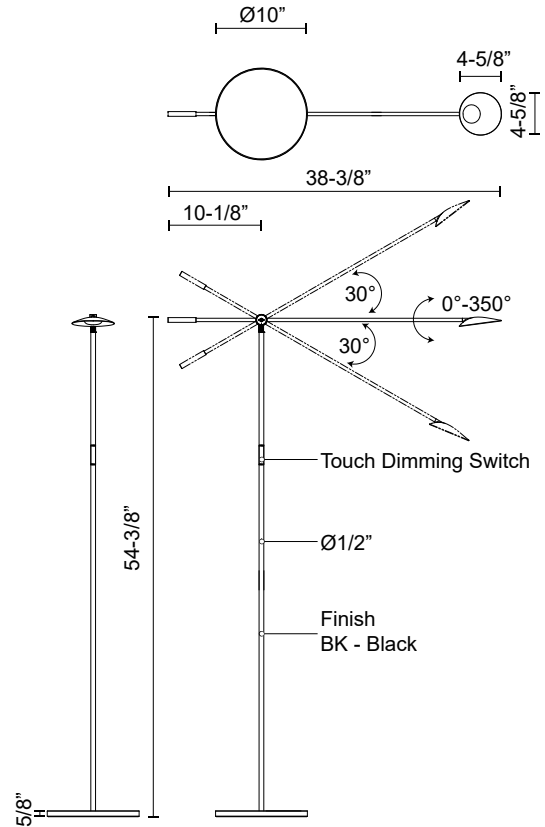

ROTAIRE FL90155

LAMPS

PROJECT

SPECIFICATION DETAILS

* For custom options, consult factory for details.

Fixture Dimensions	L38-3/8" x W10" x H54-3/8"
Light Source	LED with DC Driver
Wattage	7W
Total Lumens	595lm
Delivered Lumens	460lm*
Voltage	120V
Color Temperature	3000K
CRI (Ra)	90CRI
Optional Color Temps	2700K - 5000K Available, Minimum Order Quantities Apply
LED Rated Life	50,000 hours
Dimming	100% - 10%, Touch dimmer
Diffuser Details	Frosted Acrylic
Shade Details	Cast Aluminum Shade
Location	Dry
Warranty	5 Years

DESCRIPTION

Influenced by natural forms of flora, the Rotaire collection is a culmination of minimalist sensibilities and natural inspirations. Designed to mimic the form and flow of flowers and vines, the strong stems of this collection create the perfect frame for the illumination from each "leaf". The Rotaire is sure to bloom in both small and large spaces alike.

KUZCO

19054 28TH AVENUE
SURREY - BC V3Z 6M3
CANADA

WWW.KUZCOLIGHTING.COM

COMMENT